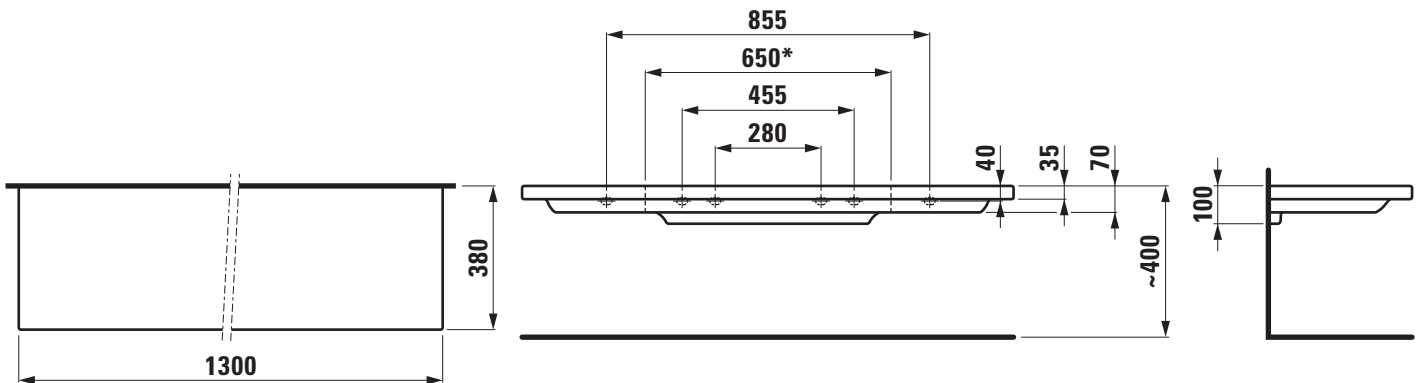

SET LIVING SQUARE / PALACE

Ceramic Shelf / cutable

87043.5

TECHNICAL DATA

Order no.	87043.5
Dimensions	1300 x 380 mm
Specification	max. load 50 kg Cutable to 650 mm
Weight	20,0 kg
Mounting acc. excl.	3x Mounting set M10 x 140 mm, order no. 89988.2
Otherwise	When ordering the cut version use the order form for cutting
Colours	see colour table

SPECIFICATION TEXT

Cutable ceramic shelf Laufen-LIVING SQUARE / PALACE, sanitary ceramic
dimensions 1300 x 380 mm
max. load 50 kg
Special feature: cutable to 650 mm
Order no. 87043.5

TECHNICAL DRAWINGS / S 1 : 20

* = minimum measure for cutting