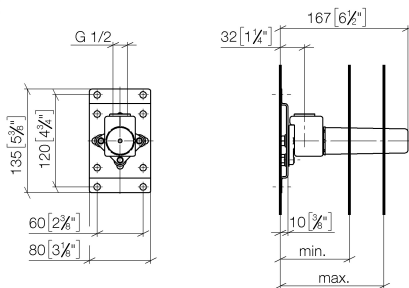

Bath - Concealed products

Concealed wall elbow -

Article number: 35 085 970 90

- red brass, lead-free
- female thread 1/2" connection
- 1x female thread 1/2" outlet
- dust cover
- anti-water packing
- soundproofing
- Fittings group as per DIN 4109: 1
- For wall-mounted spouts and wall outlet elbows with 1/2" connection.

Miscellaneous items are required for this article.

Dimensional drawing

mm [inches]

	min	max
CL. 1	90 [3 1/2"]	163 [6 3/8"]
CL. 2	68 [2 5/8"]	135 [5 3/8"]
Domicil	90 [3 1/2"]	163 [6 3/8"]
Gentle	90 [3 1/2"]	163 [6 3/8"]
IMO	90 [3 1/2"]	163 [6 3/8"]
Lissé	90 [3 1/2"]	163 [6 3/8"]
MEM	90 [3 1/2"]	163 [6 3/8"]
Symetrics	90 [3 1/2"]	163 [6 3/8"]
Vaia	90 [3 1/2"]	163 [6 3/8"]

Bath - Concealed products
Concealed wall elbow -
Article number: 35 085 970 90

All details in mm / inch = mm x 0.0394

Other finish variants

Other finishes on request (x-tra Service)

NO IMAGE

AVAILABLE

12 010 970 90

Leak protection 1/2" -

Bath - Concealed products
 Concealed wall elbow -
 Article number: 35 085 970 90

Spare parts list

No.	Item Number	Name	Quantity used
1	04 30 31 024 01 90	fixing set	2
2	09 30 30 152 90	screw	7
3	09 30 11 139 90	disc	6
4	09 17 20 094 90	holder	1
5	09 11 11 036 90	accessories	1
6	09 11 03 041 10 90	connection	1
7	04 31 20 006 00 90	plug	1
8	04 14 03 072 00 90	gasket kit	1
9	09 21 02 102 90	cap	1
10	09 14 10 010 90	seal	1
11	09 24 03 169 10 90	adaptor	1
12	09 17 20 100 90	holder	2