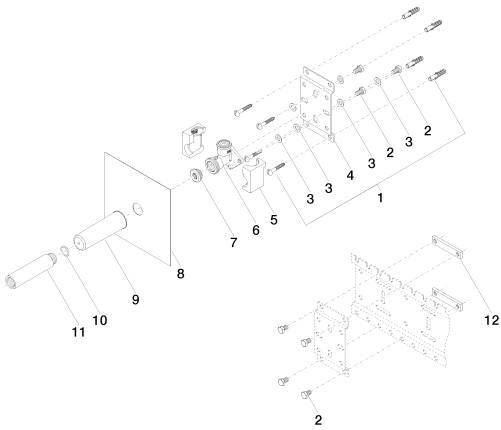

Bath - Concealed products

Concealed wall elbow -

Article number: 35 085 970 90

- red brass, lead-free
- female thread 1/2" connection
- 1x female thread 1/2" outlet
- dust cover
- anti-water packing
- soundproofing
- Fittings group as per DIN 4109: 1
- For wall-mounted spouts and wall outlet elbows with 1/2" connection.

Miscellaneous items are required for this article.

Dimensional drawing

mm [inches]

	min	max
CL. 1	90 [3 1/2"]	163 [6 3/8"]
CL. 2	68 [2 5/8"]	135 [5 3/8"]
Domicil	90 [3 1/2"]	163 [6 3/8"]
Gentle	90 [3 1/2"]	163 [6 3/8"]
IMO	90 [3 1/2"]	163 [6 3/8"]
Lissé	90 [3 1/2"]	163 [6 3/8"]
MEM	90 [3 1/2"]	163 [6 3/8"]
Symetrics	90 [3 1/2"]	163 [6 3/8"]
Vaia	90 [3 1/2"]	163 [6 3/8"]

Bath - Concealed products
Concealed wall elbow -
Article number: 35 085 970 90

All details in mm / inch = mm x 0.0394

Other finish variants

Other finishes on request (x-tra Service)

NO IMAGE

AVAILABLE

12 010 970 90

Leak protection 1/2" -

Bath - Concealed products
 Concealed wall elbow -
 Article number: 35 085 970 90

Spare parts list

No.	Item Number	Name	Quantity used
1	04 30 31 024 01 90	fixing set	2
2	09 30 30 152 90	screw	7
3	09 30 11 139 90	disc	6
4	09 17 20 094 90	holder	1
5	09 11 11 036 90	accessories	1
6	09 11 03 041 10 90	connection	1
7	04 31 20 006 00 90	plug	1
8	04 14 03 072 00 90	gasket kit	1
9	09 21 02 102 90	cap	1
10	09 14 10 010 90	seal	1
11	09 24 03 169 10 90	adaptor	1
12	09 17 20 100 90	holder	2