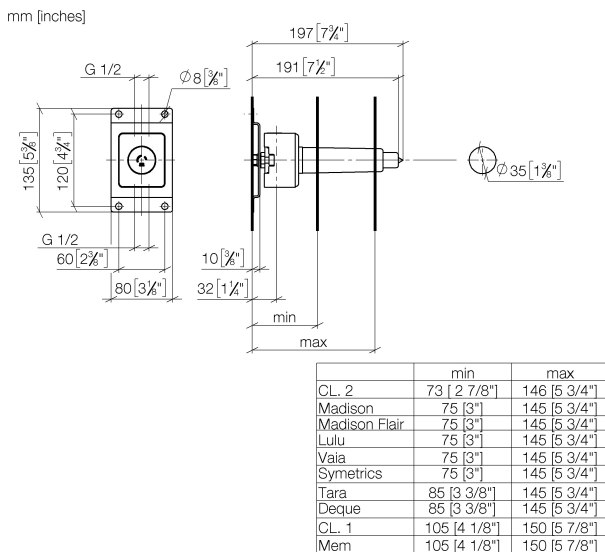

Bath - Concealed products

Wall valve 1/2" -

Article number: 35 607 970 90

- red brass, lead-free
- female thread 1/2" connection
- 1x female thread 1/2" outlet
- dust cover
- anti-water packing
- soundproofing
- suitable for xGRID (when using installation track + 12 mm recess depth)

Dimensional drawing

All details in mm / inch = mm x 0.0394

Bath - Concealed products
Wall valve 1/2" -
Article number: 35 607 970 90

Flow rate chart

Other finish variants

Other finishes on request (x-tra Service)

Bath - Concealed products

Wall valve 1/2" -

Article number: 35 607 970 90

Spare parts list

No.	Item Number	Name	Quantity used
1	04 30 31 024 01 90	fixing set	2
2	04 31 20 006 00 90	plug	1
3	09 21 02 173 90	cap	1
4	04 14 03 072 00 90	gasket kit	1
5	04 17 20 100 00 90	fixing kit	1
6	09 17 20 100 90	holder	2
7	09 30 30 152 90	screw	4