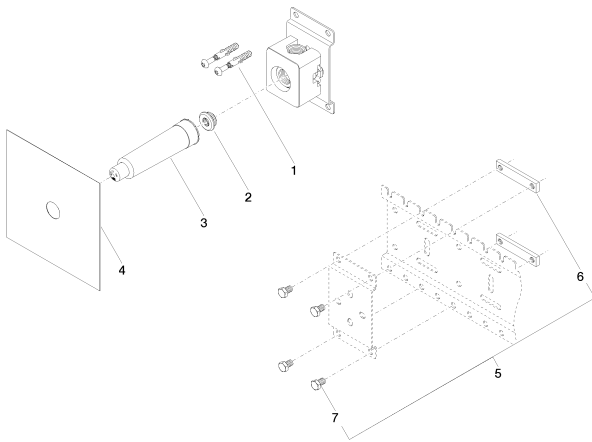

Bath - Concealed products

Wall valve 1/2" -

Article number: 35 607 970 90

- red brass, lead-free
- female thread 1/2" connection
- 1x female thread 1/2" outlet
- dust cover
- anti-water packing
- soundproofing
- suitable for xGRID (when using installation track + 12 mm recess depth)

Dimensional drawing

All details in mm / inch = mm x 0.0394

Bath - Concealed products
Wall valve 1/2" -
Article number: 35 607 970 90

Flow rate chart

Other finish variants

Other finishes on request (x-tra Service)

Bath - Concealed products

Wall valve 1/2" -

Article number: 35 607 970 90

Spare parts list

No.	Item Number	Name	Quantity used
1	04 30 31 024 01 90	fixing set	2
2	04 31 20 006 00 90	plug	1
3	09 21 02 173 90	cap	1
4	04 14 03 072 00 90	gasket kit	1
5	04 17 20 100 00 90	fixing kit	1
6	09 17 20 100 90	holder	2
7	09 30 30 152 90	screw	4