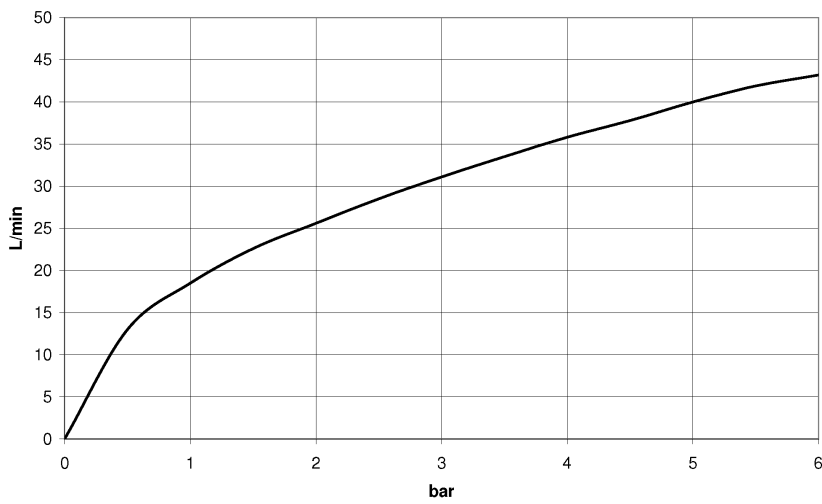

Bath - Concealed products

Wall valve 1/2" -

Article number: 35 607 970 90

- red brass, lead-free
- female thread 1/2" connection
- 1x female thread 1/2" outlet
- dust cover
- anti-water packing
- soundproofing
- suitable for xGRID (when using installation track + 12 mm recess depth)

Dimensional drawing

All details in mm / inch = mm x 0.0394

Bath - Concealed products
Wall valve 1/2" -
Article number: 35 607 970 90

Flow rate chart

Other finish variants

Other finishes on request (x-tra Service)