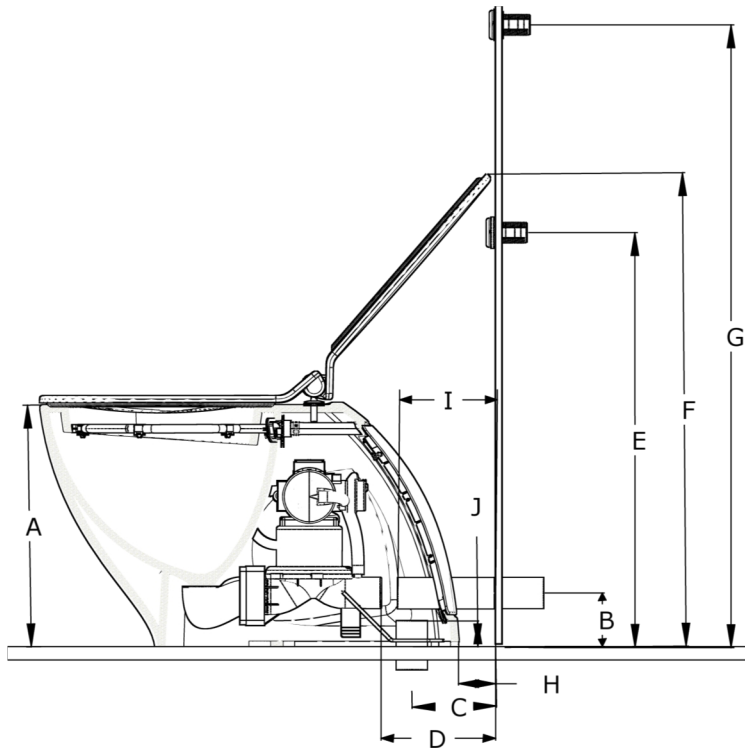

Tekniska data

Utvändiga mått.....	695 x 355 x 480 mm (LxWxH)
Allmän tolerans.....	Bowl dimensions ±3%
Avloppsventil – utlopp.....	Outside diameter Ø 50 mm
Vattenanslutning.....	1/2" male BSP
Generiskt material.....	Porcelain
Nettovikt.....	N/A
Beläggning.....	Vitreous China

① Toilet Bowl JETS Jade Floor.....	061061000*
② Flushing Ring.....	069513600*
③ Spring.....	101101306*
④ Cover, Complete.....	069000400*
⑤ Air Inlet.....	069000401*
⑥ Pipe Cover.....	069000402*
⑦ Seat & Cover, Jade.....	069608900*
⑧ Valve.....	See options listed above
⑨ Release Mechanism.....	See product selection
⑩ Hose Clip 13-20mm.....	034233401*

Måttitning

A.....	Approx. 410mm	F.....	830mm
B.....	100mm	G.....	Release mechanism - public toilet height 950mm
C.....	(If H is 40mm) - 115mm	H.....	(see note) - 40mm
D.....	(If H is 40mm) - 160mm	I.....	(If H is 40mm) - 155mm
E.....	Release mechanism - normal height 670mm	J.....	65mm