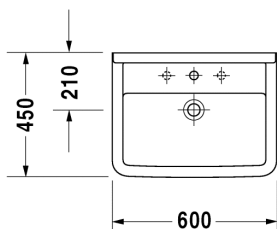

**Washbasin # 030060..00**

| &lt; 600 mm &gt; |

Starck 3

Washbasin	Dimension	Weight	Order number
with overflow, with tap platform, 600 mm			
600 mm	600 x 450 mm	19,000 kg	030060..00
<b>Colors</b>			
00 White(Alpin)			
<b>Accessories</b>			
Fixing	ø 10 x 140 mm	0,200 kg	695100

All drawings contain the necessary measurements which are subject to standard tolerances. They are stated in mm and are non-binding. Exact measurements, in particular for customised installation scenarios, can only be taken from the finished ceramic piece.