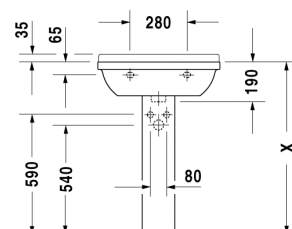

**Washbasin # 030060..00**

| &lt; 600 mm &gt; |

Starck 3

Washbasin	Dimension	Weight	Order number
with overflow, with tap platform, 600 mm			
600 mm	600 x 450 mm	19,000 kg	030060..00
<b>Colors</b>			
00 White(Alpin)			
<b>Accessories</b>			
Fixing	ø 10 x 140 mm	0,200 kg	695100

All drawings contain the necessary measurements which are subject to standard tolerances. They are stated in mm and are non-binding. Exact measurements, in particular for customised installation scenarios, can only be taken from the finished ceramic piece.