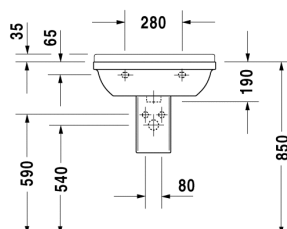

**Washbasin # 030060..00**

| &lt; 600 mm &gt; |

Starck 3

Washbasin	Dimension	Weight	Order number
with overflow, with tap platform, 600 mm			
600 mm	600 x 450 mm	19,000 kg	030060..00
<b>Colors</b>			
00 White(Alpin)			
<b>Accessories</b>			
Fixing	ø 10 x 140 mm	0,200 kg	695100

All drawings contain the necessary measurements which are subject to standard tolerances. They are stated in mm and are non-binding. Exact measurements, in particular for customised installation scenarios, can only be taken from the finished ceramic piece.