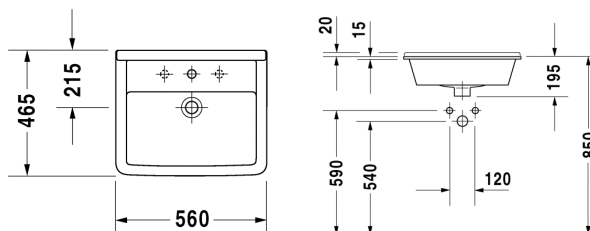

Vanity basin # 030256..00

|< 560 mm >|

Starck 3

| Vanity basin | Dimension | Weight | Order number |
|---|--------------|-----------|--------------|
| countertop basin, Glued in, Mounting instruction included, with overflow, with tap platform, 560 mm | | | |
| 560 mm | 560 x 460 mm | 14,000 kg | 030256..00 |
| Colors | | | |
| 00 White(Alpin) | | | |

All drawings contain the necessary measurements which are subject to standard tolerances. They are stated in mm and are non-binding. Exact measurements, in particular for customised installation scenarios, can only be taken from the finished ceramic piece.