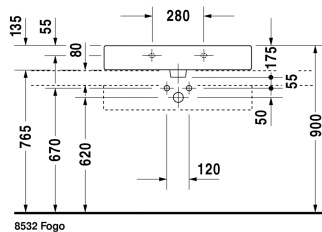

Washbasin ground # 045480..28

|< 800 mm >|

Washbasin ground	Dimension	Weight	Order number
with overflow, with tap platform, fixings included, 800 mm			
Colors			
00 White Alpin 08 Black			
Variant			
●●●	800 x 470 mm	21,800 kg	045480..25
●	800 x 470 mm	21,800 kg	045480..27
☒	800 x 470 mm	21,800 kg	045480..28
Sanitary ceramics with the special WonderGliss surface finish will remain clean and attractive-looking for a long time to come. When ordering WonderGliss please add a "1" as eleventh digit to the model number.			
Accessory			
Design Siphon		1,500 kg	005036
Design angle valve with rosette	1/2" mm	0,500 kg	003045
Pop-up basin waste with horizontal lever**		0,500 kg	005031

All drawings contain the necessary measurements which are subject to standard tolerances. They are stated in mm and are non-binding. Exact measurements, in particular for customised installation scenarios, can only be taken from the finished ceramic piece.