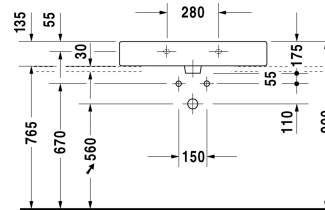

Washbasin ground # 045480..28

|< 800 mm >|

Washbasin ground	Dimension	Weight	Order number
with overflow, with tap platform, fixings included, 800 mm			
Colors			
00 White Alpin 08 Black			
Variant			
●●●	800 x 470 mm	21,800 kg	045480..25
●	800 x 470 mm	21,800 kg	045480..27
☒	800 x 470 mm	21,800 kg	045480..28
Sanitary ceramics with the special WonderGliss surface finish will remain clean and attractive-looking for a long time to come. When ordering WonderGliss please add a "1" as eleventh digit to the model number.			
Accessory			
Design Siphon		1,500 kg	005036
Design angle valve with rosette	1/2" mm	0,500 kg	003045
Pop-up basin waste with horizontal lever**		0,500 kg	005031

All drawings contain the necessary measurements which are subject to standard tolerances. They are stated in mm and are non-binding. Exact measurements, in particular for customised installation scenarios, can only be taken from the finished ceramic piece.