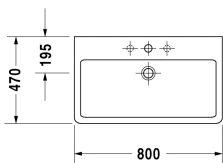

Washbasin ground # 045480..28

|< 800 mm >|

Washbasin ground	Dimension	Weight	Order number
with overflow, with tap platform, fixings included, 800 mm			
Colors			
00 White Alpin 08 Black			
Variant			
●●●	800 x 470 mm	21,800 kg	045480..25
●	800 x 470 mm	21,800 kg	045480..27
☒	800 x 470 mm	21,800 kg	045480..28
Sanitary ceramics with the special WonderGliss surface finish will remain clean and attractive-looking for a long time to come. When ordering WonderGliss please add a "1" as eleventh digit to the model number.			
Accessory			
Design Siphon		1,500 kg	005036
Design angle valve with rosette	1/2" mm	0,500 kg	003045
Pop-up basin waste with horizontal lever**		0,500 kg	005031

All drawings contain the necessary measurements which are subject to standard tolerances. They are stated in mm and are non-binding. Exact measurements, in particular for customised installation scenarios, can only be taken from the finished ceramic piece.