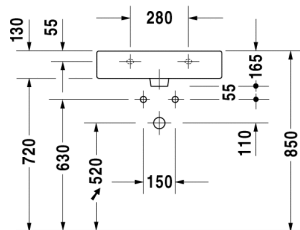

Washbasin # 045460..00 / 045460..30 / 045460..60

|< 600 mm >|

Vero

| Washbasin | Dimension | Weight | Order number |
|---|---------------|-----------|--------------|
| with overflow, 600 mm | | | |
| 600 mm ● | 600 x 465 mm | 18,000 kg | 045460..00 |
| 600 mm ●●● | 600 x 465 mm | 18,000 kg | 045460..30 |
| 600 mm ☒ | 600 x 465 mm | 18,000 kg | 045460..60 |
| Colors | | | |
| 00 White(Alpin), 08 #general.ColorName_08 | | | |
| Accessories | | | |
| Design Siphon | - | 1,500 kg | 005036 |
| Design angle valve | 1/2" mm | 0,500 kg | 003045 |
| Fixing | ø 10 x 140 mm | 0,200 kg | 695100 |
| Pop-up basin waste | - | 0,500 kg | 005031 |
| Towel rail | - | 0,370 kg | 003037 |

All drawings contain the necessary measurements which are subject to standard tolerances. They are stated in mm and are non-binding. Exact measurements, in particular for customised installation scenarios, can only be taken from the finished ceramic piece.