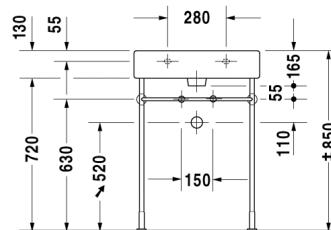

Washbasin # 045460..00 / 045460..30 / 045460..60

|< 600 mm >|

Vero

| Washbasin | Dimension | Weight | Order number |
|---|---------------|-----------|--------------|
| with overflow, 600 mm | | | |
| 600 mm ● | 600 x 465 mm | 18,000 kg | 045460..00 |
| 600 mm ●●● | 600 x 465 mm | 18,000 kg | 045460..30 |
| 600 mm ☒ | 600 x 465 mm | 18,000 kg | 045460..60 |
| Colors | | | |
| 00 White(Alpin), 08 #general.ColorName_08 | | | |
| Accessories | | | |
| Design Siphon | - | 1,500 kg | 005036 |
| Design angle valve | 1/2" mm | 0,500 kg | 003045 |
| Fixing | ø 10 x 140 mm | 0,200 kg | 695100 |
| Pop-up basin waste | - | 0,500 kg | 005031 |
| Towel rail | - | 0,370 kg | 003037 |

All drawings contain the necessary measurements which are subject to standard tolerances. They are stated in mm and are non-binding. Exact measurements, in particular for customised installation scenarios, can only be taken from the finished ceramic piece.