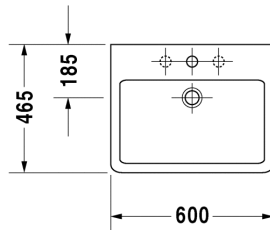

Washbasin # 045460..00 / 045460..30 / 045460..60

|< 600 mm >|

Vero

| Washbasin | Dimension | Weight | Order number |
|---|---------------|-----------|--------------|
| with overflow, 600 mm | | | |
| 600 mm ● | 600 x 465 mm | 18,000 kg | 045460..00 |
| 600 mm ●●● | 600 x 465 mm | 18,000 kg | 045460..30 |
| 600 mm ☒ | 600 x 465 mm | 18,000 kg | 045460..60 |
| Colors | | | |
| 00 White(Alpin), 08 #general.ColorName_08 | | | |
| Accessories | | | |
| Design Siphon | - | 1,500 kg | 005036 |
| Design angle valve | 1/2" mm | 0,500 kg | 003045 |
| Fixing | ø 10 x 140 mm | 0,200 kg | 695100 |
| Pop-up basin waste | - | 0,500 kg | 005031 |
| Towel rail | - | 0,370 kg | 003037 |

All drawings contain the necessary measurements which are subject to standard tolerances. They are stated in mm and are non-binding. Exact measurements, in particular for customised installation scenarios, can only be taken from the finished ceramic piece.