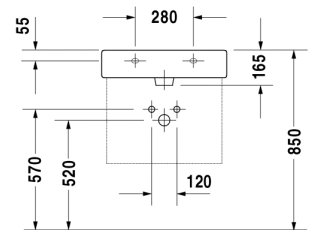

Washbasin # 045460..00 / 045460..30 / 045460..60

|< 600 mm >|

Vero

| Washbasin | Dimension | Weight | Order number |
|---|---------------|-----------|--------------|
| with overflow, 600 mm | | | |
| 600 mm ● | 600 x 465 mm | 18,000 kg | 045460..00 |
| 600 mm ●●● | 600 x 465 mm | 18,000 kg | 045460..30 |
| 600 mm ☒ | 600 x 465 mm | 18,000 kg | 045460..60 |
| Colors | | | |
| 00 White(Alpin), 08 #general.ColorName_08 | | | |
| Accessories | | | |
| Design Siphon | - | 1,500 kg | 005036 |
| Design angle valve | 1/2" mm | 0,500 kg | 003045 |
| Fixing | ø 10 x 140 mm | 0,200 kg | 695100 |
| Pop-up basin waste | - | 0,500 kg | 005031 |
| Towel rail | - | 0,370 kg | 003037 |

All drawings contain the necessary measurements which are subject to standard tolerances. They are stated in mm and are non-binding. Exact measurements, in particular for customised installation scenarios, can only be taken from the finished ceramic piece.