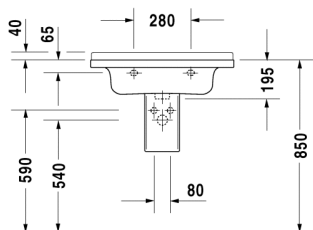

Washbasin # 030470..00

|< 700 mm >|

Starck 3

Washbasin	Dimension	Weight	Order number
with overflow, with tap platform, 700 mm			
Colors			
00 White Alpin			
Variant			
700 mm ○ ● ○	700 x 490 mm	21,200 kg	030470..00
Accessories			
Pedestal	150 x 210 mm	14,000 kg	086516
Siphon cover	170 x 285 mm	8,100 kg	086515