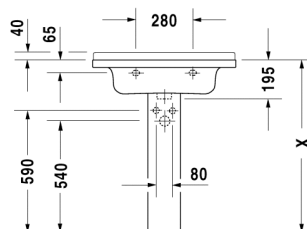

Washbasin # 030470..00

|< 700 mm >|

Starck 3

Washbasin	Dimension	Weight	Order number
with overflow, with tap platform, 700 mm			
Colors			
00 White Alpin			
Variant			
700 mm ○ ● ○	700 x 490 mm	21,200 kg	030470..00
Accessories			
Pedestal	150 x 210 mm	14,000 kg	086516
Siphon cover	170 x 285 mm	8,100 kg	086515