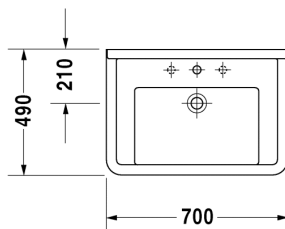

Washbasin # 030470..00

|< 700 mm >|

Starck 3

Washbasin	Dimension	Weight	Order number
with overflow, with tap platform, 700 mm			
Colors			
00 White Alpin			
Variant			
700 mm ○ ● ○	700 x 490 mm	21,200 kg	030470..00
Accessories			
Pedestal	150 x 210 mm	14,000 kg	086516
Siphon cover	170 x 285 mm	8,100 kg	086515