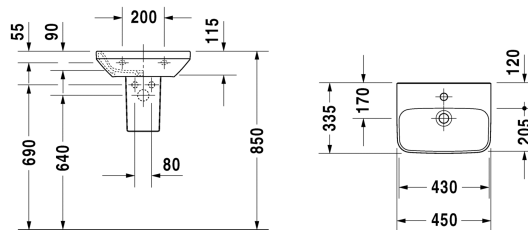

**Handrinse basin # 070845..00**

|&lt; 450 mm &gt;|

Handrinse basin	Dimension	Weight	Order number
without overflow, with tap platform, 450 mm			
<b>Colors</b>			
00 White Alpin			
<b>Variant</b>			
p	450 x 335 mm	9,500 kg	070845..00
Sanitary ceramics with the special WonderGliss surface finish will remain clean and attractive-looking for a long time to come. When ordering WonderGliss please add a "1" as eleventh digit to the model number.			
<b>Accessory</b>			
Siphon cover		5,400 kg	085831

All drawings contain the necessary measurements which are subject to standard tolerances. They are stated in mm and are non-binding. Exact measurements, in particular for customised installation scenarios, can only be taken from the finished ceramic piece.