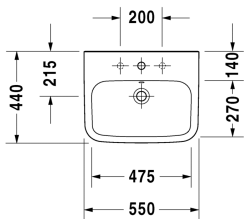

**Washbasin # 231955..30**

|&lt; 550 mm &gt;|

Washbasin	Dimension	Weight	Order number
with overflow, with tap platform, 550 mm			
<b>Colors</b>			
00 White Alpin			
<b>Variant</b>			
p	550 x 440 mm	15,800 kg	231955..00
PPP	550 x 440 mm	15,800 kg	231955..30
Sanitary ceramics with the special WonderGliss surface finish will remain clean and attractive-looking for a long time to come. When ordering WonderGliss please add a "1" as eleventh digit to the model number.			
<b>Accessory</b>			
Pedestal for # 231955, 231960, 231965		12,100 kg	085829
Siphon cover for # 231955, 231960, 231965		7,100 kg	085830

All drawings contain the necessary measurements which are subject to standard tolerances. They are stated in mm and are non-binding. Exact measurements, in particular for customised installation scenarios, can only be taken from the finished ceramic piece.