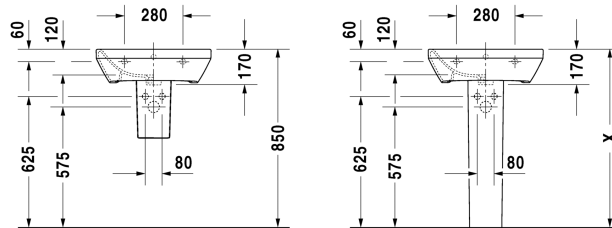

**Washbasin # 231955..30**

|&lt; 550 mm &gt;|

Washbasin	Dimension	Weight	Order number
with overflow, with tap platform, 550 mm			
<b>Colors</b>			
00 White Alpin			
<b>Variant</b>			
p	550 x 440 mm	15,800 kg	231955..00
PPP	550 x 440 mm	15,800 kg	231955..30
Sanitary ceramics with the special WonderGliss surface finish will remain clean and attractive-looking for a long time to come. When ordering WonderGliss please add a "1" as eleventh digit to the model number.			
<b>Accessory</b>			
Pedestal for # 231955, 231960, 231965		12,100 kg	085829
Siphon cover for # 231955, 231960, 231965		7,100 kg	085830

All drawings contain the necessary measurements which are subject to standard tolerances. They are stated in mm and are non-binding. Exact measurements, in particular for customised installation scenarios, can only be taken from the finished ceramic piece.