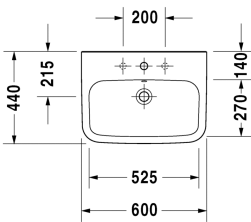

**Washbasin # 231960..30**

|&lt; 600 mm &gt;|

Washbasin	Dimension	Weight	Order number
with overflow, with tap platform, 600 mm			
<b>Colors</b>			
00 White Alpin			
<b>Variant</b>			
p	600 x 440 mm	17,000 kg	231960..00
ppp	600 x 440 mm	17,000 kg	231960..30
Sanitary ceramics with the special WonderGliss surface finish will remain clean and attractive-looking for a long time to come. When ordering WonderGliss please add a "1" as eleventh digit to the model number.			
<b>Accessory</b>			
Pedestal for # 231955, 231960, 231965		12,100 kg	085829
Siphon cover for # 231955, 231960, 231965		7,100 kg	085830

All drawings contain the necessary measurements which are subject to standard tolerances. They are stated in mm and are non-binding. Exact measurements, in particular for customised installation scenarios, can only be taken from the finished ceramic piece.