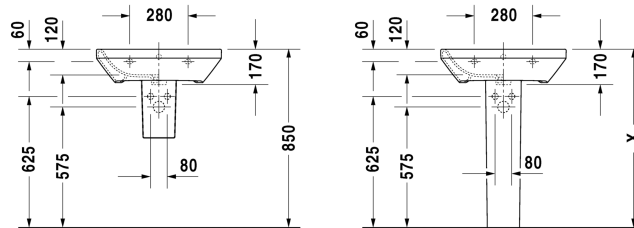

**Washbasin # 231960..30**

|&lt; 600 mm &gt;|

Washbasin	Dimension	Weight	Order number
with overflow, with tap platform, 600 mm			
<b>Colors</b>			
00 White Alpin			
<b>Variant</b>			
p	600 x 440 mm	17,000 kg	231960..00
ppp	600 x 440 mm	17,000 kg	231960..30
Sanitary ceramics with the special WonderGliss surface finish will remain clean and attractive-looking for a long time to come. When ordering WonderGliss please add a "1" as eleventh digit to the model number.			
<b>Accessory</b>			
Pedestal for # 231955, 231960, 231965		12,100 kg	085829
Siphon cover for # 231955, 231960, 231965		7,100 kg	085830

All drawings contain the necessary measurements which are subject to standard tolerances. They are stated in mm and are non-binding. Exact measurements, in particular for customised installation scenarios, can only be taken from the finished ceramic piece.