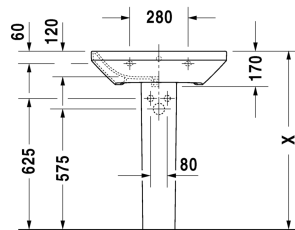

**Washbasin # 231965..30**

|&lt; 650 mm &gt;|

Washbasin	Dimension	Weight	Order number
with overflow, with tap platform, 650 mm			
<b>Colors</b>			
00 White Alpin			
<b>Variant</b>			
p	650 x 440 mm	18,400 kg	231965..00
ppp	650 x 440 mm	18,400 kg	231965..30
Sanitary ceramics with the special WonderGliss surface finish will remain clean and attractive-looking for a long time to come. When ordering WonderGliss please add a "1" as eleventh digit to the model number.			
<b>Accessory</b>			
Pedestal for # 231955, 231960, 231965		12,100 kg	085829
Siphon cover for # 231955, 231960, 231965		7,100 kg	085830

All drawings contain the necessary measurements which are subject to standard tolerances. They are stated in mm and are non-binding. Exact measurements, in particular for customised installation scenarios, can only be taken from the finished ceramic piece.