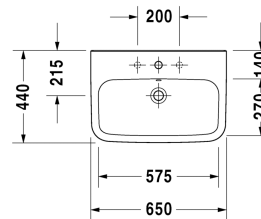

**Washbasin # 231965..30**

|&lt; 650 mm &gt;|

Washbasin	Dimension	Weight	Order number
with overflow, with tap platform, 650 mm			
<b>Colors</b>			
00 White Alpin			
<b>Variant</b>			
p	650 x 440 mm	18,400 kg	231965..00
ppp	650 x 440 mm	18,400 kg	231965..30
Sanitary ceramics with the special WonderGliss surface finish will remain clean and attractive-looking for a long time to come. When ordering WonderGliss please add a "1" as eleventh digit to the model number.			
<b>Accessory</b>			
Pedestal for # 231955, 231960, 231965		12,100 kg	085829
Siphon cover for # 231955, 231960, 231965		7,100 kg	085830

All drawings contain the necessary measurements which are subject to standard tolerances. They are stated in mm and are non-binding. Exact measurements, in particular for customised installation scenarios, can only be taken from the finished ceramic piece.