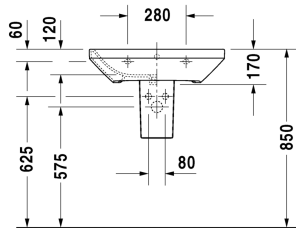

**Washbasin # 231965..30**

|&lt; 650 mm &gt;|

Washbasin	Dimension	Weight	Order number
with overflow, with tap platform, 650 mm			
<b>Colors</b>			
00 White Alpin			
<b>Variant</b>			
p	650 x 440 mm	18,400 kg	231965..00
ppp	650 x 440 mm	18,400 kg	231965..30
Sanitary ceramics with the special WonderGliss surface finish will remain clean and attractive-looking for a long time to come. When ordering WonderGliss please add a "1" as eleventh digit to the model number.			
<b>Accessory</b>			
Pedestal for # 231955, 231960, 231965		12,100 kg	085829
Siphon cover for # 231955, 231960, 231965		7,100 kg	085830

All drawings contain the necessary measurements which are subject to standard tolerances. They are stated in mm and are non-binding. Exact measurements, in particular for customised installation scenarios, can only be taken from the finished ceramic piece.