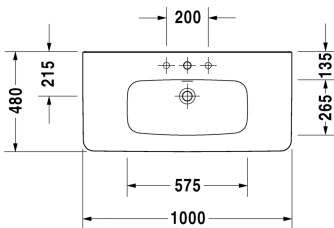

**Furniture washbasin # 232010..30**

|&lt; 1,000 mm &gt;|

Furniture washbasin	Dimension	Weight	Order number
with overflow, with tap platform, 1000 mm			
<b>Colors</b>			
00 White Alpin			
<b>Variant</b>			
p	1000 x 480 mm	28,200 kg	232010..00
ppp	1000 x 480 mm	28,200 kg	232010..30
Sanitary ceramics with the special WonderGliss surface finish will remain clean and attractive-looking for a long time to come. When ordering WonderGliss please add a "1" as eleventh digit to the model number.			
<b>Accessory</b>			
Siphon for washbasin with outlet pipe 300 mm	1 1/4" mm	0,600 kg	005026

All drawings contain the necessary measurements which are subject to standard tolerances. They are stated in mm and are non-binding. Exact measurements, in particular for customised installation scenarios, can only be taken from the finished ceramic piece.