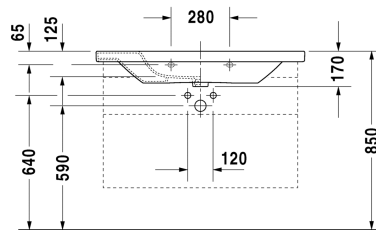

**Furniture washbasin # 232010..30**

|&lt; 1,000 mm &gt;|

Furniture washbasin	Dimension	Weight	Order number
with overflow, with tap platform, 1000 mm			
<b>Colors</b>			
00 White Alpin			
<b>Variant</b>			
p	1000 x 480 mm	28,200 kg	232010..00
ppp	1000 x 480 mm	28,200 kg	232010..30
Sanitary ceramics with the special WonderGliss surface finish will remain clean and attractive-looking for a long time to come. When ordering WonderGliss please add a "1" as eleventh digit to the model number.			
<b>Accessory</b>			
Siphon for washbasin with outlet pipe 300 mm	1 1/4" mm	0,600 kg	005026

All drawings contain the necessary measurements which are subject to standard tolerances. They are stated in mm and are non-binding. Exact measurements, in particular for customised installation scenarios, can only be taken from the finished ceramic piece.