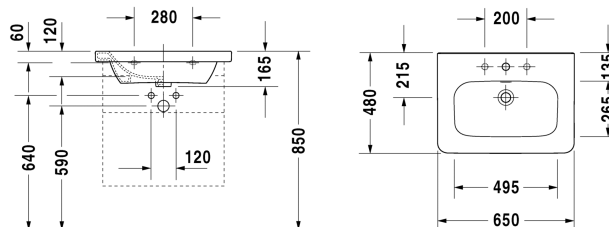

Furniture washbasin # 232065..30

|< 650 mm >|

| Furniture washbasin | Dimension | Weight | Order number |
|--|--------------|-----------|--------------|
| with overflow, with tap platform, 650 mm | | | |
| Colors | | | |
| 00 White Alpin | | | |
| Variant | | | |
| p | 650 x 480 mm | 18,300 kg | 232065..00 |
| ppp | 650 x 480 mm | 18,300 kg | 232065..30 |
| Sanitary ceramics with the special WonderGliss surface finish will remain clean and attractive-looking for a long time to come. When ordering WonderGliss please add a "1" as eleventh digit to the model number. | | | |
| Accessory | | | |
| Siphon for washbasin with outlet pipe 300 mm | 1 1/4" mm | 0,600 kg | 005026 |

All drawings contain the necessary measurements which are subject to standard tolerances. They are stated in mm and are non-binding. Exact measurements, in particular for customised installation scenarios, can only be taken from the finished ceramic piece.