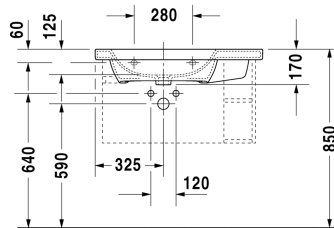

**Furniture washbasin asymmetric # 232580..30**

|&lt; 800 mm &gt;|

Furniture washbasin asymmetric	Dimension	Weight	Order number
with overflow, with tap platform, bowl on left side, 800 mm			
<b>Colors</b>			
00 White Alpin			
<b>Variant</b>			
p	800 x 480 mm	23,000 kg	232580..00
ppp	800 x 480 mm	23,000 kg	232580..30
Sanitary ceramics with the special WonderGliss surface finish will remain clean and attractive-looking for a long time to come. When ordering WonderGliss please add a "1" as eleventh digit to the model number.			
<b>Accessory</b>			
Siphon for washbasin with outlet pipe 300 mm	1 1/4" mm	0,600 kg	005026

All drawings contain the necessary measurements which are subject to standard tolerances. They are stated in mm and are non-binding. Exact measurements, in particular for customised installation scenarios, can only be taken from the finished ceramic piece.