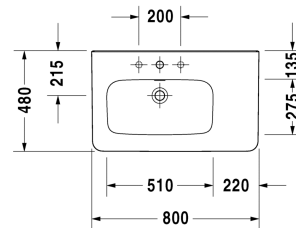

**Furniture washbasin asymmetric # 232580..30**

|&lt; 800 mm &gt;|

Furniture washbasin asymmetric	Dimension	Weight	Order number
with overflow, with tap platform, bowl on left side, 800 mm			
<b>Colors</b>			
00 White Alpin			
<b>Variant</b>			
p	800 x 480 mm	23,000 kg	232580..00
ppp	800 x 480 mm	23,000 kg	232580..30
Sanitary ceramics with the special WonderGliss surface finish will remain clean and attractive-looking for a long time to come. When ordering WonderGliss please add a "1" as eleventh digit to the model number.			
<b>Accessory</b>			
Siphon for washbasin with outlet pipe 300 mm	1 1/4" mm	0,600 kg	005026

All drawings contain the necessary measurements which are subject to standard tolerances. They are stated in mm and are non-binding. Exact measurements, in particular for customised installation scenarios, can only be taken from the finished ceramic piece.