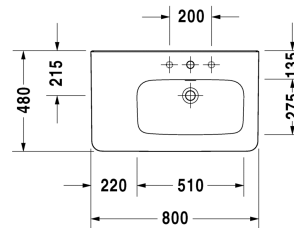

Furniture washbasin asymmetric # 232680..30

|< 800 mm >|

Furniture washbasin asymmetric	Dimension	Weight	Order number
with overflow, with tap platform, bowl on right side, 800 mm			
Colors			
00 White Alpin			
Variant			
p	800 x 480 mm	23,000 kg	232680..00
ppp	800 x 480 mm	23,000 kg	232680..30
Sanitary ceramics with the special WonderGliss surface finish will remain clean and attractive-looking for a long time to come. When ordering WonderGliss please add a "1" as eleventh digit to the model number.			
Accessory			
Siphon for washbasin with outlet pipe 300 mm	1 1/4" mm	0,600 kg	005026

All drawings contain the necessary measurements which are subject to standard tolerances. They are stated in mm and are non-binding. Exact measurements, in particular for customised installation scenarios, can only be taken from the finished ceramic piece.