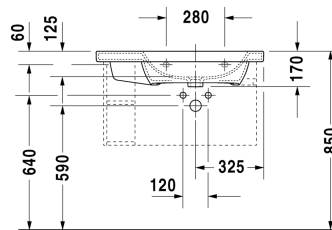

Furniture washbasin asymmetric # 232680..30

|< 800 mm >|

Furniture washbasin asymmetric	Dimension	Weight	Order number
with overflow, with tap platform, bowl on right side, 800 mm			
Colors			
00 White Alpin			
Variant			
p	800 x 480 mm	23,000 kg	232680..00
ppp	800 x 480 mm	23,000 kg	232680..30
Sanitary ceramics with the special WonderGliss surface finish will remain clean and attractive-looking for a long time to come. When ordering WonderGliss please add a "1" as eleventh digit to the model number.			
Accessory			
Siphon for washbasin with outlet pipe 300 mm	1 1/4" mm	0,600 kg	005026

All drawings contain the necessary measurements which are subject to standard tolerances. They are stated in mm and are non-binding. Exact measurements, in particular for customised installation scenarios, can only be taken from the finished ceramic piece.