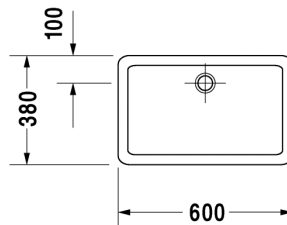

Wash bowl # 045560..00

|< 600 mm >|

Vero

Wash bowl	Dimension	Weight	Order number
* When using this siphon please observe outlet height from upper surface of finished floor to centre of outlet in accordance with the technical specification sheet, fixings included, for mounting on consoles included, ground, Mounting instruction included, Vero washbasins ground in combination with consoles, without overflow, without tap platform, 600 mm			
600 mm ☒	600 x 380 mm	14,200 kg	045560..00
Colors			
00 White(Alpin)			
Accessories			
Design Siphon	-	1,500 kg	005036
Design angle valve	1/2" mm	0,500 kg	003045
Slotted waste	50 mm	0,300 kg	005024

All drawings contain the necessary measurements which are subject to standard tolerances. They are stated in mm and are non-binding. Exact measurements, in particular for customised installation scenarios, can only be taken from the finished ceramic piece.