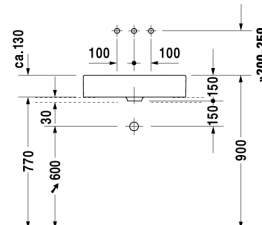

Wash bowl # 045560..00

|< 600 mm >|

Vero

Wash bowl	Dimension	Weight	Order number
* When using this siphon please observe outlet height from upper surface of finished floor to centre of outlet in accordance with the technical specification sheet, fixings included, for mounting on consoles included, ground, Mounting instruction included, Vero washbasins ground in combination with consoles, without overflow, without tap platform, 600 mm			
600 mm ☒	600 x 380 mm	14,200 kg	045560..00
Colors			
00 White(Alpin)			
Accessories			
Design Siphon	-	1,500 kg	005036
Design angle valve	1/2" mm	0,500 kg	003045
Slotted waste	50 mm	0,300 kg	005024

All drawings contain the necessary measurements which are subject to standard tolerances. They are stated in mm and are non-binding. Exact measurements, in particular for customised installation scenarios, can only be taken from the finished ceramic piece.