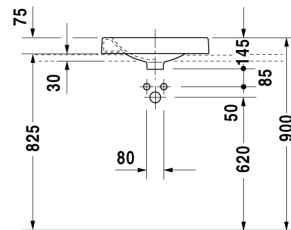

Above counter basin # 032050..08 / 032050..09 / 032050..00

|< 500 mm >|

Architec

Above counter basin	Dimension	Weight	Order number
for mounting on consoles included, Furniture and prices, see the current furniture price list, ground, Max. Ø 70 mm for lotion tank is recommended, Mounting instruction included, Soap dispenser hole Ø 30 mm right or left side available on request, with tap platform, without overflow, 500 mm			
500 mm	500 x 500 mm	12,400 kg	032050..08
500 mm	500 x 500 mm	12,400 kg	032050..09
500 mm	500 x 500 mm	12,400 kg	032050..00
Colors			
00 White(Alpin)			
Accessories			
Fixing Set	-	0,200 kg	005028
Slotted waste	80 mm	0,400 kg	005038

All drawings contain the necessary measurements which are subject to standard tolerances. They are stated in mm and are non-binding. Exact measurements, in particular for customised installation scenarios, can only be taken from the finished ceramic piece.