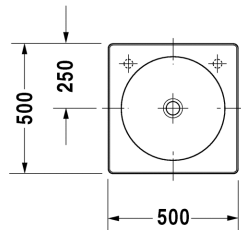

Above counter basin # 032050..08 / 032050..09 / 032050..00

|< 500 mm >|

Architec

Above counter basin	Dimension	Weight	Order number
for mounting on consoles included, Furniture and prices, see the current furniture price list, ground, Max. Ø 70 mm for lotion tank is recommended, Mounting instruction included, Soap dispenser hole Ø 30 mm right or left side available on request, with tap platform, without overflow, 500 mm			
500 mm	500 x 500 mm	12,400 kg	032050..08
500 mm	500 x 500 mm	12,400 kg	032050..09
500 mm	500 x 500 mm	12,400 kg	032050..00
Colors			
00 White(Alpin)			
Accessories			
Fixing Set	-	0,200 kg	005028
Slotted waste	80 mm	0,400 kg	005038

All drawings contain the necessary measurements which are subject to standard tolerances. They are stated in mm and are non-binding. Exact measurements, in particular for customised installation scenarios, can only be taken from the finished ceramic piece.