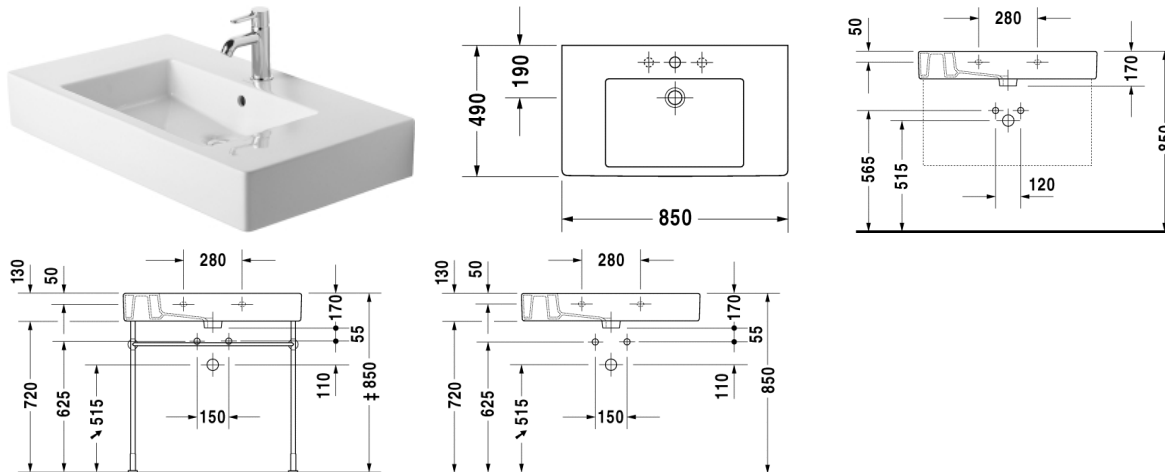

Furniture washbasin # 032985..00 / 032985..30 / 032985..60

| < 850 mm > |

Vero

Furniture washbasin	Dimension	Weight	Order number
* When using this siphon please observe outlet height from upper surface of finished floor to centre of outlet in accordance with the technical specification sheet, Furniture and prices, see the current furniture price list, with overflow, with tap platform, 850 mm			
850 mm ●	850 x 490 mm	26,500 kg	032985..00
850 mm ●●●	850 x 490 mm	26,500 kg	032985..30
850 mm ☒	850 x 490 mm	26,500 kg	032985..60
Colors			
00 White(Alpin)			
Accessories			
Design Siphon	-	1,500 kg	005036
Design angle valve	1/2" mm	0,500 kg	003045
Fixing	∅ 10 x 140 mm	0,200 kg	695100
Space saving siphon	1 1/4" mm	0,400 kg	005013
Towel rail	-	0,460 kg	003036

All drawings contain the necessary measurements which are subject to standard tolerances. They are stated in mm and are non-binding. Exact measurements, in particular for customised installation scenarios, can only be taken from the finished ceramic piece.