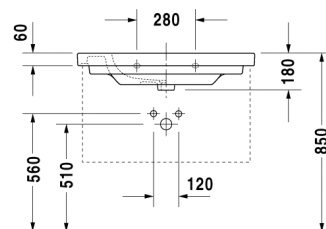

Furniture washbasin # 034285..00 / 034285..30

|< 850 mm >|

D-Code

Furniture washbasin	Dimension	Weight	Order number
Furniture and prices, see the current furniture price list, Models always packed, with overflow, with tap platform, 850 mm			
850 mm ●	850 x 480 mm	25,000 kg	034285..00
850 mm ●●●	850 x 480 mm	25,000 kg	034285..30
Colors			
00 White(Alpin)			
Accessories			
Fixing	ø 10 x 140 mm	0,200 kg	695100

All drawings contain the necessary measurements which are subject to standard tolerances. They are stated in mm and are non-binding. Exact measurements, in particular for customised installation scenarios, can only be taken from the finished ceramic piece.