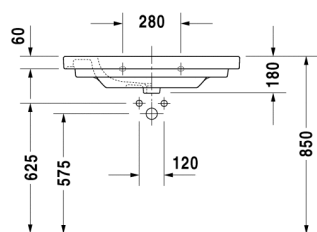

Furniture washbasin # 034285..00 / 034285..30

|< 850 mm >|

D-Code

Furniture washbasin	Dimension	Weight	Order number
Furniture and prices, see the current furniture price list, Models always packed, with overflow, with tap platform, 850 mm			
850 mm ●	850 x 480 mm	25,000 kg	034285..00
850 mm ●●●	850 x 480 mm	25,000 kg	034285..30
Colors			
00 White(Alpin)			
Accessories			
Fixing	ø 10 x 140 mm	0,200 kg	695100

All drawings contain the necessary measurements which are subject to standard tolerances. They are stated in mm and are non-binding. Exact measurements, in particular for customised installation scenarios, can only be taken from the finished ceramic piece.