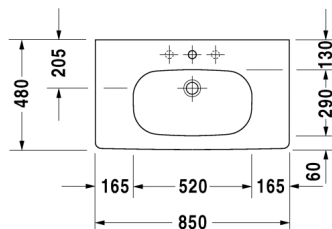

Furniture washbasin # 034285..00 / 034285..30

|< 850 mm >|

D-Code

Furniture washbasin	Dimension	Weight	Order number
Furniture and prices, see the current furniture price list, Models always packed, with overflow, with tap platform, 850 mm			
850 mm ●	850 x 480 mm	25,000 kg	034285..00
850 mm ●●●	850 x 480 mm	25,000 kg	034285..30
Colors			
00 White(Alpin)			
Accessories			
Fixing	ø 10 x 140 mm	0,200 kg	695100

All drawings contain the necessary measurements which are subject to standard tolerances. They are stated in mm and are non-binding. Exact measurements, in particular for customised installation scenarios, can only be taken from the finished ceramic piece.