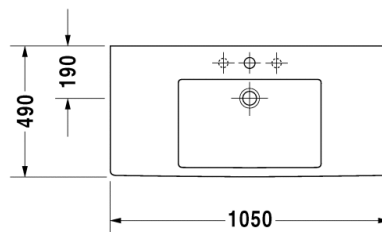

Furniture washbasin # 032910..00 / 032910..30 / 032910..60

|< 1050 mm >|

Vero

Furniture washbasin	Dimension	Weight	Order number
with overflow, with tap platform, 1050 mm	Additional information	Furniture and prices, see the current furniture price list	
Colors			
00 White (Alpine)			
Variant			
1050 mm	1050 x 490 mm	39,000 kg	032910..00
1050 mm	1050 x 490 mm	39,000 kg	032910..30
1050 mm	1050 x 490 mm	39,000 kg	032910..60
Sanitary ceramics with the special WonderGliss surface finish will remain clean and attractive-looking for a long time to come. When ordering WonderGliss please add a "1" as eleventh digit to the model number.			
Accessories			
Design Siphon	-	1,500 kg	005036
Design angle valve	1/2" mm	0,500 kg	003045
Space saving siphon	1 1/4" mm	0,400 kg	005013
Metal console	-	3,300 kg	003072
Towel rail	-	0,580 kg	003035
Fixing			
Fixing	ø 10 x 140 mm	0,200 kg	695100

All drawings contain the necessary measurements which are subject to standard tolerances. They are stated in mm and are non-binding. Exact measurements, in particular for customised installation scenarios, can only be taken from the finished ceramic piece.