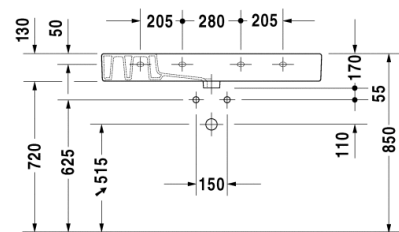

Furniture washbasin # 032910..00 / 032910..30 / 032910..60

|< 1050 mm >|

Vero

Furniture washbasin	Dimension	Weight	Order number
with overflow, with tap platform, 1050 mm	Additional information	Furniture and prices, see the current furniture price list	
Colors			
00 White (Alpine)			
Variant			
1050 mm	1050 x 490 mm	39,000 kg	032910..00
1050 mm	1050 x 490 mm	39,000 kg	032910..30
1050 mm	1050 x 490 mm	39,000 kg	032910..60
Sanitary ceramics with the special WonderGliss surface finish will remain clean and attractive-looking for a long time to come. When ordering WonderGliss please add a "1" as eleventh digit to the model number.			
Accessories			
Design Siphon	-	1,500 kg	005036
Design angle valve	1/2" mm	0,500 kg	003045
Space saving siphon	1 1/4" mm	0,400 kg	005013
Metal console	-	3,300 kg	003072
Towel rail	-	0,580 kg	003035
Fixing			
Fixing	ø 10 x 140 mm	0,200 kg	695100

All drawings contain the necessary measurements which are subject to standard tolerances. They are stated in mm and are non-binding. Exact measurements, in particular for customised installation scenarios, can only be taken from the finished ceramic piece.