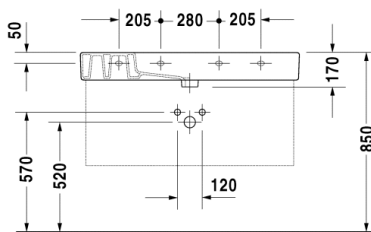

Furniture washbasin # 032910..00 / 032910..30 / 032910..60

|< 1050 mm >|

Vero

Furniture washbasin	Dimension	Weight	Order number
with overflow, with tap platform, 1050 mm	Additional information	Furniture and prices, see the current furniture price list	
Colors			
00 White (Alpine)			
Variant			
1050 mm	1050 x 490 mm	39,000 kg	032910..00
1050 mm	1050 x 490 mm	39,000 kg	032910..30
1050 mm	1050 x 490 mm	39,000 kg	032910..60
Sanitary ceramics with the special WonderGliss surface finish will remain clean and attractive-looking for a long time to come. When ordering WonderGliss please add a "1" as eleventh digit to the model number.			
Accessories			
Design Siphon	-	1,500 kg	005036
Design angle valve	1/2" mm	0,500 kg	003045
Space saving siphon	1 1/4" mm	0,400 kg	005013
Metal console	-	3,300 kg	003072
Towel rail	-	0,580 kg	003035
Fixing			
Fixing	ø 10 x 140 mm	0,200 kg	695100

All drawings contain the necessary measurements which are subject to standard tolerances. They are stated in mm and are non-binding. Exact measurements, in particular for customised installation scenarios, can only be taken from the finished ceramic piece.