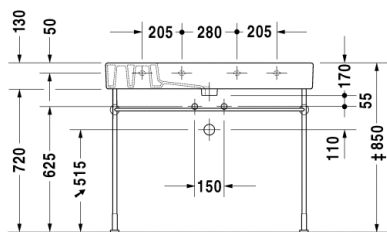

Furniture washbasin # 032910..00 / 032910..30 / 032910..60

|< 1050 mm >|

Vero

Furniture washbasin	Dimension	Weight	Order number
with overflow, with tap platform, 1050 mm	Additional information	Furniture and prices, see the current furniture price list	
Colors			
00 White (Alpine)			
Variant			
1050 mm	1050 x 490 mm	39,000 kg	032910..00
1050 mm	1050 x 490 mm	39,000 kg	032910..30
1050 mm	1050 x 490 mm	39,000 kg	032910..60
Sanitary ceramics with the special WonderGliss surface finish will remain clean and attractive-looking for a long time to come. When ordering WonderGliss please add a "1" as eleventh digit to the model number.			
Accessories			
Design Siphon	-	1,500 kg	005036
Design angle valve	1/2" mm	0,500 kg	003045
Space saving siphon	1 1/4" mm	0,400 kg	005013
Metal console	-	3,300 kg	003072
Towel rail	-	0,580 kg	003035
Fixing			
Fixing	ø 10 x 140 mm	0,200 kg	695100

All drawings contain the necessary measurements which are subject to standard tolerances. They are stated in mm and are non-binding. Exact measurements, in particular for customised installation scenarios, can only be taken from the finished ceramic piece.