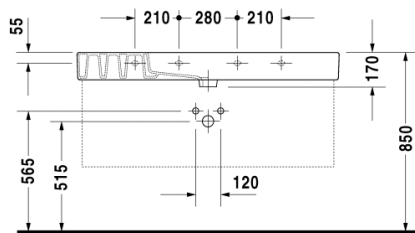

**Furniture washbasin # 032912..00 / 032912..30 / 032912..60**

| &lt; 1250 mm &gt; |

Vero

Furniture washbasin	Dimension	Weight	Order number
with overflow, with tap platform, 1250 mm	Additional information	Furniture and prices, see the current furniture price list	
<b>Colors</b>			
00 White (Alpine)			
<b>Variant</b>			
1250 mm	1250 x 490 mm	40,200 kg	032912..00
1250 mm	1250 x 490 mm	40,200 kg	032912..30
1250 mm	1250 x 490 mm	40,200 kg	032912..60
Sanitary ceramics with the special WonderGliss surface finish will remain clean and attractive-looking for a long time to come. When ordering WonderGliss please add a "1" as eleventh digit to the model number.			
<b>Accessories</b>			
Design Siphon	-	1,500 kg	005036
Design angle valve	1/2" mm	0,500 kg	003045
Space saving siphon	1 1/4" mm	0,400 kg	005013
Metal console	-	3,400 kg	003073
Towel rail	-	0,660 kg	003034
<b>Fixing</b>			
Fixing	ø 10 x 140 mm	0,200 kg	695100

All drawings contain the necessary measurements which are subject to standard tolerances. They are stated in mm and are non-binding. Exact measurements, in particular for customised installation scenarios, can only be taken from the finished ceramic piece.