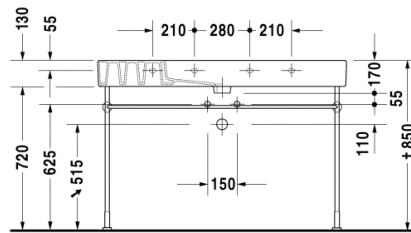

**Furniture washbasin # 032912..00 / 032912..30 / 032912..60**

| &lt; 1250 mm &gt; |

Vero

Furniture washbasin	Dimension	Weight	Order number
with overflow, with tap platform, 1250 mm	Additional information	Furniture and prices, see the current furniture price list	
<b>Colors</b>			
00 White (Alpine)			
<b>Variant</b>			
1250 mm	1250 x 490 mm	40,200 kg	032912..00
1250 mm	1250 x 490 mm	40,200 kg	032912..30
1250 mm	1250 x 490 mm	40,200 kg	032912..60
Sanitary ceramics with the special WonderGliss surface finish will remain clean and attractive-looking for a long time to come. When ordering WonderGliss please add a "1" as eleventh digit to the model number.			
<b>Accessories</b>			
Design Siphon	-	1,500 kg	005036
Design angle valve	1/2" mm	0,500 kg	003045
Space saving siphon	1 1/4" mm	0,400 kg	005013
Metal console	-	3,400 kg	003073
Towel rail	-	0,660 kg	003034
<b>Fixing</b>			
Fixing	ø 10 x 140 mm	0,200 kg	695100

All drawings contain the necessary measurements which are subject to standard tolerances. They are stated in mm and are non-binding. Exact measurements, in particular for customised installation scenarios, can only be taken from the finished ceramic piece.