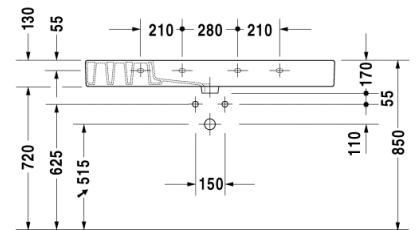

**Furniture washbasin # 032912..00 / 032912..30 / 032912..60**

| &lt; 1250 mm &gt; |

Vero

Furniture washbasin	Dimension	Weight	Order number
with overflow, with tap platform, 1250 mm	Additional information	Furniture and prices, see the current furniture price list	
<b>Colors</b>			
00 White (Alpine)			
<b>Variant</b>			
1250 mm	1250 x 490 mm	40,200 kg	032912..00
1250 mm	1250 x 490 mm	40,200 kg	032912..30
1250 mm	1250 x 490 mm	40,200 kg	032912..60
Sanitary ceramics with the special WonderGliss surface finish will remain clean and attractive-looking for a long time to come. When ordering WonderGliss please add a "1" as eleventh digit to the model number.			
<b>Accessories</b>			
Design Siphon	-	1,500 kg	005036
Design angle valve	1/2" mm	0,500 kg	003045
Space saving siphon	1 1/4" mm	0,400 kg	005013
Metal console	-	3,400 kg	003073
Towel rail	-	0,660 kg	003034
<b>Fixing</b>			
Fixing	ø 10 x 140 mm	0,200 kg	695100

All drawings contain the necessary measurements which are subject to standard tolerances. They are stated in mm and are non-binding. Exact measurements, in particular for customised installation scenarios, can only be taken from the finished ceramic piece.