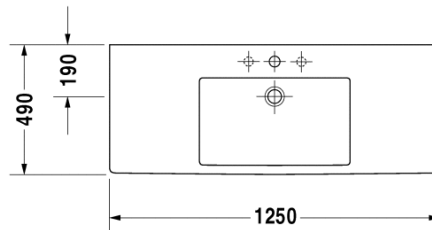

**Furniture washbasin # 032912..00 / 032912..30 / 032912..60**

| &lt; 1250 mm &gt; |

Vero

Furniture washbasin	Dimension	Weight	Order number
with overflow, with tap platform, 1250 mm	Additional information	Furniture and prices, see the current furniture price list	
<b>Colors</b>			
00 White (Alpine)			
<b>Variant</b>			
1250 mm	1250 x 490 mm	40,200 kg	032912..00
1250 mm	1250 x 490 mm	40,200 kg	032912..30
1250 mm	1250 x 490 mm	40,200 kg	032912..60
Sanitary ceramics with the special WonderGliss surface finish will remain clean and attractive-looking for a long time to come. When ordering WonderGliss please add a "1" as eleventh digit to the model number.			
<b>Accessories</b>			
Design Siphon	-	1,500 kg	005036
Design angle valve	1/2" mm	0,500 kg	003045
Space saving siphon	1 1/4" mm	0,400 kg	005013
Metal console	-	3,400 kg	003073
Towel rail	-	0,660 kg	003034
<b>Fixing</b>			
Fixing	ø 10 x 140 mm	0,200 kg	695100

All drawings contain the necessary measurements which are subject to standard tolerances. They are stated in mm and are non-binding. Exact measurements, in particular for customised installation scenarios, can only be taken from the finished ceramic piece.