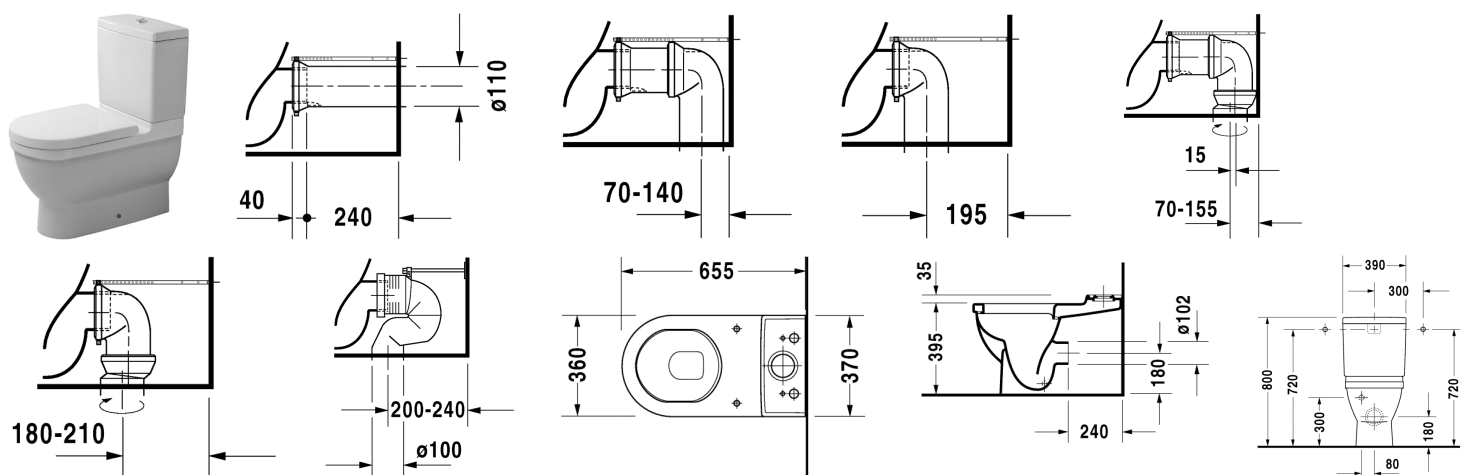

## Toilet close-coupled # 012809..00

Starck 3

Toilet close-coupled	Dimension	Weight	Order number
(without cistern), included, vario outlet, washdown model			
	360 x 655 mm	31,300 kg	012809..00
<b>Colors</b>			
00 White(Alpin)			

All drawings contain the necessary measurements which are subject to standard tolerances. They are stated in mm and are non-binding. Exact measurements, in particular for customised installation scenarios, can only be taken from the finished ceramic piece.