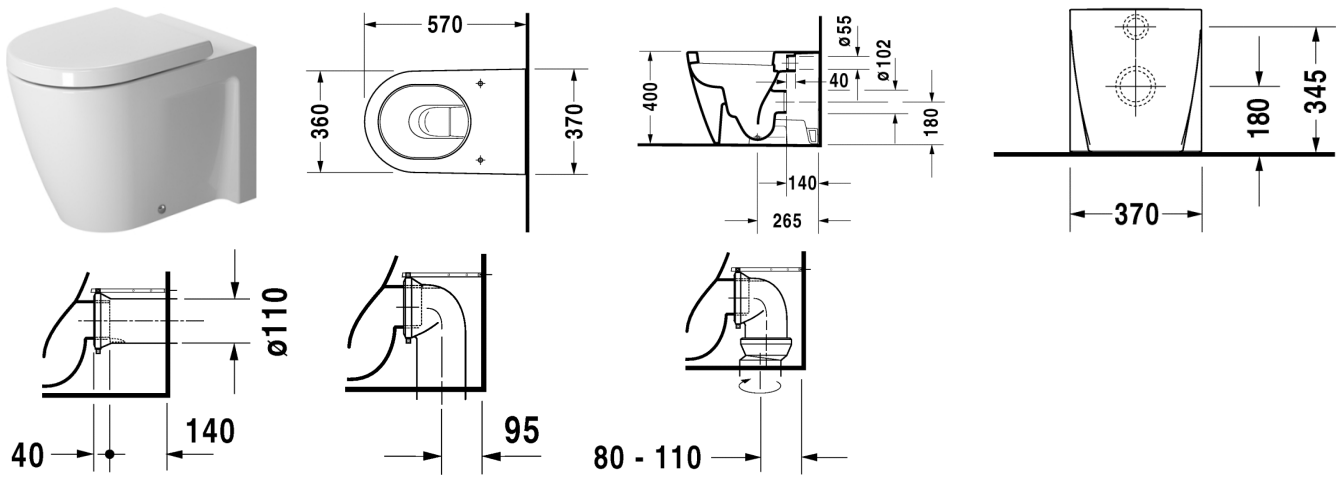

**Toilet floor standing # 212809..00**

|&lt; 370 mm &gt;|

Starck 2

Toilet floor standing	Dimension	Weight	Order number
washdown model, fixings included, horizontal outlet			
<b>Colors</b>			
00 White Alpin			
<b>Variant</b>			
◊	370 x 570 mm	32,000 kg	212809..00
<b>Accessories</b>			
Toilet seat and cover	-	2,400 kg	006981
Toilet seat and cover	-	2,700 kg	006989