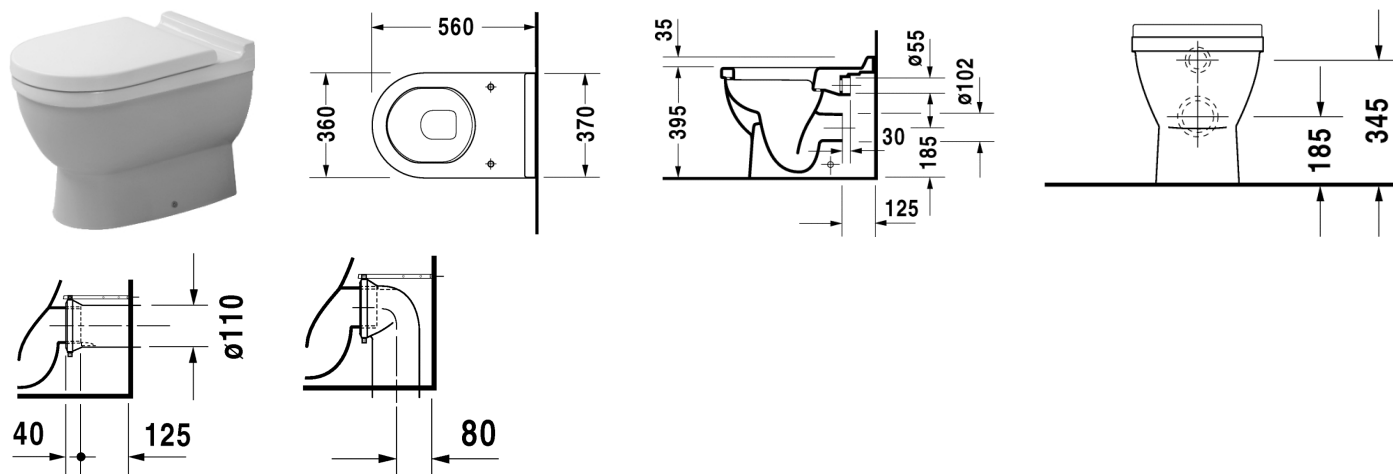

Toilet floor standing # 012409..00

|< 360 mm >|

Starck 3

Toilet floor standing	Dimension	Weight	Order number
for independent water supply, washdown model, fixings included, horizontal outlet			
Colors			
00 White Alpin			
Variant			
•	360 x 560 mm	27,600 kg	012409..00
Accessories			
Toilet seat and cover	-	2,300 kg	006381
Toilet seat and cover	-	2,700 kg	006389