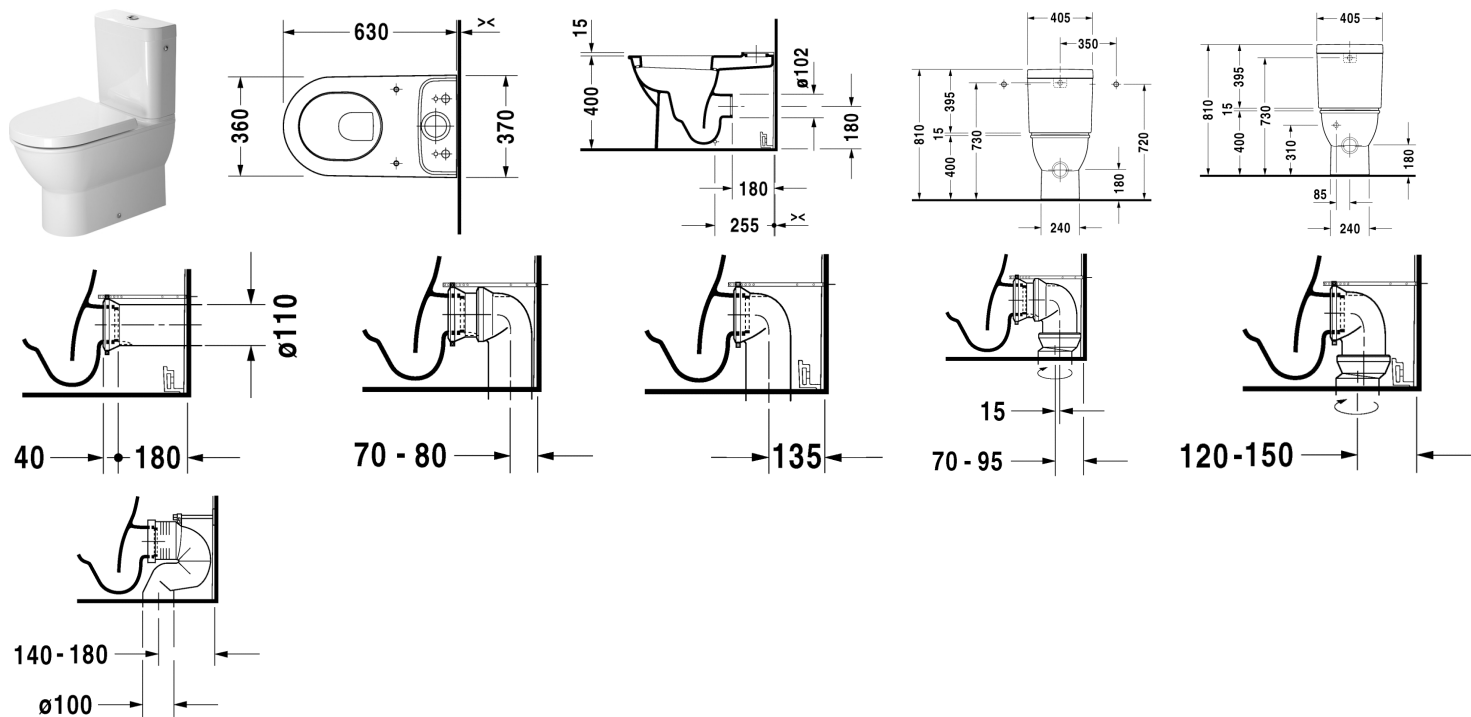

Toilet close-coupled # 213809..00

| < 370 mm > |

Darling New

Toilet close-coupled	Dimension	Weight	Order number
washdown model, (without cistern), fixings included			
Colors			
00 White Alpin			
Variant			
◊	370 x 630 mm	30,000 kg	213809..00
Accessories			
Cistern	405 x 160 mm	13,900 kg	093100
Cistern	405 x 160 mm	13,900 kg	093110
Toilet seat and cover	-	2,400 kg	006981
Toilet seat and cover	-	2,700 kg	006989
Cistern	405 x 160 mm	-	093111
Vario connector set	Ø 110 mm	1,500 kg	001422
Vario connecting bend	Ø 100 mm	0,700 kg	899025