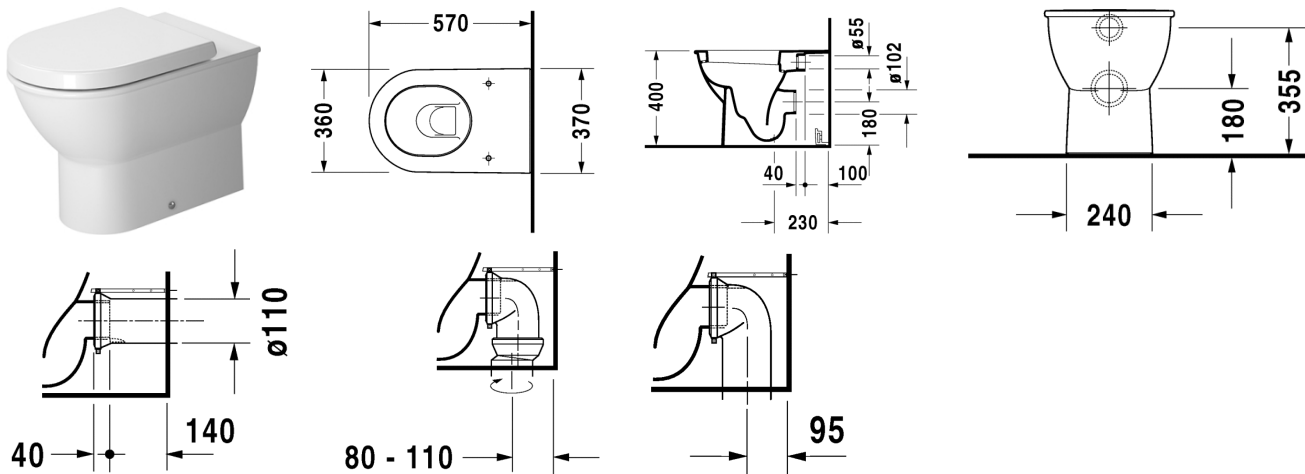

Toilet floor standing # 213909..00

|< 370 mm >|

Darling New

Toilet floor standing	Dimension	Weight	Order number
washdown model, fixings included, horizontal outlet			
Colors			
00 White Alpin			
Variant			
◊	370 x 570 mm	27,600 kg	213909..00
Accessories			
Toilet seat and cover	-	2,700 kg	006989
Toilet seat and cover	-	2,400 kg	006981