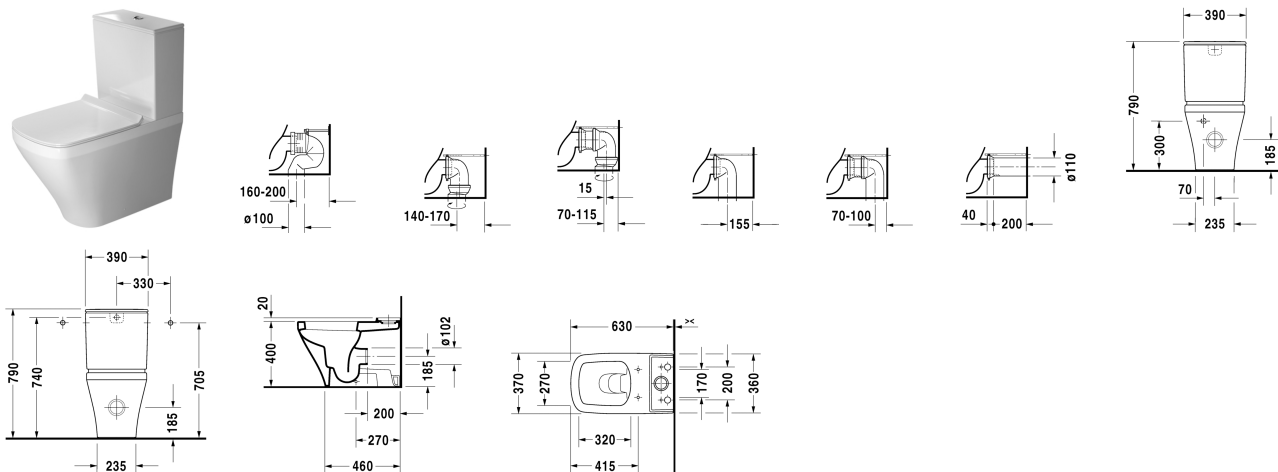

Toilet close-coupled # 215509..00

| < 370 mm > |

Toilet close-coupled	Dimension	Weight	Order number
washdown model, (without cistern), Outlet for Vario connector set, for horizontal and vertical outlet, length adjustable from 70 - 170 mm, and vario connecting bend, vertical outlet from 160 - 200 mm, fixings included			
Colors			
00 White Alpin			
Variant			
@	370 x 630 mm	30,500 kg	215509..00
Sanitary ceramics with the special WonderGliss surface finish will remain clean and attractive-looking for a long time to come. When ordering WonderGliss please add a "1" as eleventh digit to the model number.			
Accessory			
Cistern with Dual Flush mechanism, chrome, for side supply	390 x 170 mm	14,900 kg	093500
Cistern with Dual Flush mechanism, chrome, for bottom left supply	390 x 170 mm	14,900 kg	093510
Toilet seat and cover hinges stainless steel, without automatic closure		2,300 kg	006371
Toilet seat and cover hinges stainless steel, with SoftClose automatic closure, removable		2,300 kg	006379
Vario connector set incl. excenter	Ø 110 mm	1,500 kg	001422
Vario connecting bend for vertical outlet	Ø 100 mm	0,700 kg	899025

All drawings contain the necessary measurements which are subject to standard tolerances. They are stated in mm and are non-binding. Exact measurements, in particular for customised installation scenarios, can only be taken from the finished ceramic piece.