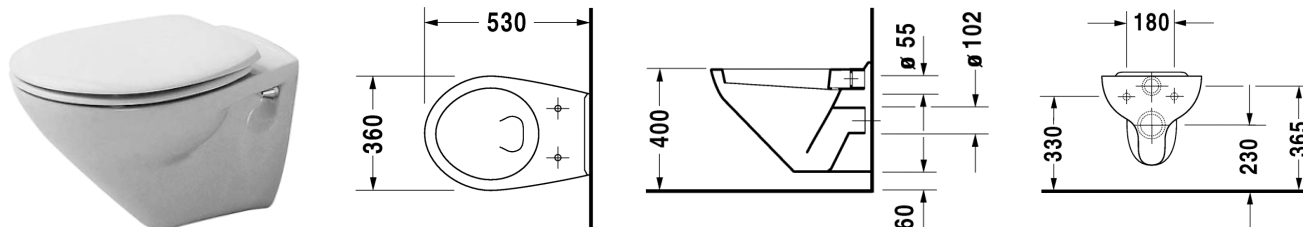

Toilet wall mounted Hornberg # 019209..00

Duraplus

Toilet wall mounted Hornberg	Dimension	Weight	Order number
** means 00 for white, 10 for chrome, washdown model			
	360 x 530 mm	14,500 kg	019209..00
Colors			
00 White(Alpin), 47 Pergamon			
Accessories			
Fixing	Ø 12 x 180 mm	0,200 kg	006500
Noise reduction gasket	-	0,300 kg	005020

All drawings contain the necessary measurements which are subject to standard tolerances. They are stated in mm and are non-binding. Exact measurements, in particular for customised installation scenarios, can only be taken from the finished ceramic piece.