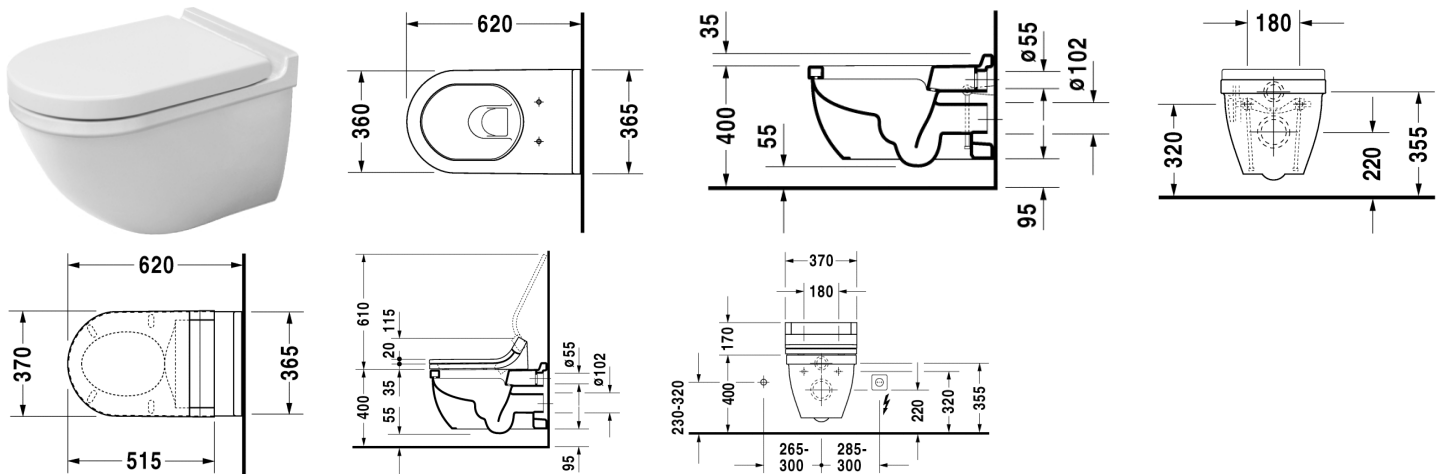

Toilet wall mounted # 222609..00

|< 370 mm >|

Starck 3

Toilet wall mounted	Dimension	Weight	Order number
washdown model, Durafix included Zusatzinformationen Durafix for invisible fixation is included in delivery			
Colors			
00 White Alpin			
Variant			
•	370 x 620 mm	29,000 kg	222609..00
Accessories			
Toilet seat and cover	-	2,000 kg	006332
Toilet seat and cover	-	2,000 kg	006339
Noise reduction gasket	-	0,300 kg	005020
Fixing	Ø 12 x 180 mm	0,200 kg	006500
SensoWash Starck shower toilet seat	370 x 515 mm	9,600 kg	610000