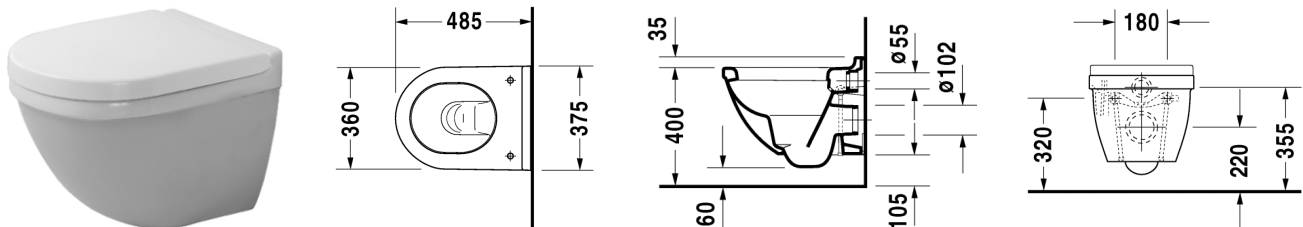

Toilet wall mounted Compact # 222709..00

|< 360 mm >|

Starck 3

Toilet wall mounted Compact	Dimension	Weight	Order number
washdown model, Durafix included Zusatzinformationen Durafix for invisible fixation is included in delivery			
Colors			
00 White Alpin			
Variant			
◊	360 x 485 mm	21,500 kg	222709..00
Accessories			
Toilet seat and cover	-	2,300 kg	006381
Toilet seat and cover	-	2,700 kg	006389
Fixing	Ø 12 x 180 mm	0,200 kg	006500
Noise reduction gasket	-	0,300 kg	005020