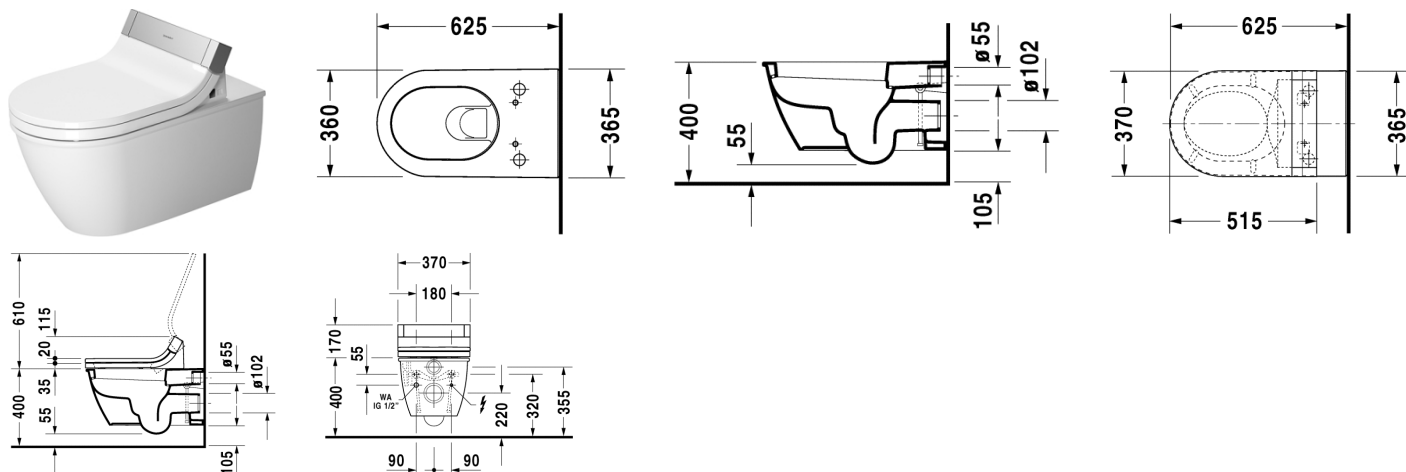

Toilet wall mounted # 254459..00

|< 370 mm >|

Darling New

| Toilet wall mounted | Dimension | Weight | Order number |
|---|---------------|-----------|--------------|
| washdown model, Durafix included Zusatzinformationen Durafix for invisible fixation is included in delivery | | | |
| Colors | | | |
| 00 White Alpin | | | |
| Variant | | | |
| ◊ | 370 x 620 mm | 27,400 kg | 254459..00 |
| Accessories | | | |
| Fixing | Ø 12 x 180 mm | 0,200 kg | 006500 |
| Noise reduction gasket | - | 0,300 kg | 005064 |
| Mounting set | - | - | 005072 |
| SensoWash Starck C shower toilet seat with concealed connections | 370 x 515 mm | 10,300 kg | 610001 |