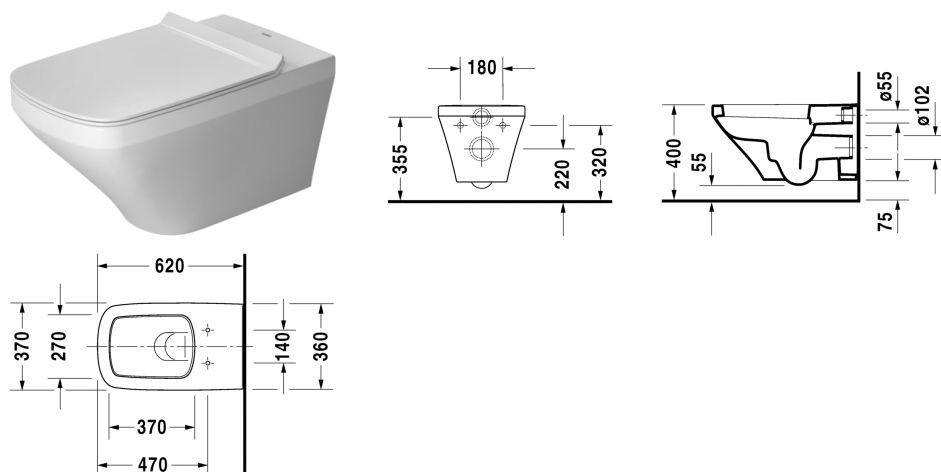

Toilet wall mounted # 253709..00

|< 370 mm >|

Toilet wall mounted	Dimension	Weight	Order number
washdown model, Durafix included			
Colors			
00 White Alpin			
Variant			
@	370 x 620 mm	31,000 kg	253709..00
Sanitary ceramics with the special WonderGliss surface finish will remain clean and attractive-looking for a long time to come. When ordering WonderGliss please add a "1" as eleventh digit to the model number.			
Accessory			
Toilet seat and cover removable, elongated, hinges stainless steel, without automatic closure		2,600 kg	006051
Toilet seat and cover removable, elongated, hinges stainless steel, with SoftClose automatic closure		2,600 kg	006059
Fixing for wall mounted bidet and wall mounted toilet	Ø 12 x 180 mm	0,200 kg	006500
Noise reduction gasket for wall mounted toilet		0,300 kg	005064

All drawings contain the necessary measurements which are subject to standard tolerances. They are stated in mm and are non-binding. Exact measurements, in particular for customised installation scenarios, can only be taken from the finished ceramic piece.