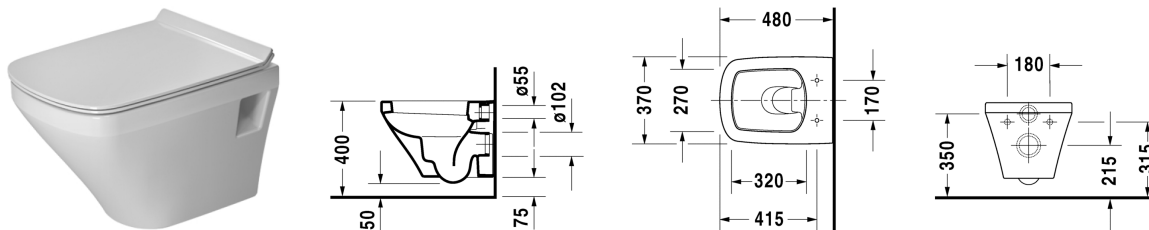

Toilet wall mounted Compact # 253909..00

|< 370 mm >|

Toilet wall mounted Compact	Dimension	Weight	Order number
washdown model			
Colors			
00 White Alpin			
Variant			
@	370 x 480 mm	22,500 kg	253909..00
Sanitary ceramics with the special WonderGliss surface finish will remain clean and attractive-looking for a long time to come. When ordering WonderGliss please add a "1" as eleventh digit to the model number.			
Accessory			
Toilet seat and cover hinges stainless steel, without automatic closure		2,300 kg	006371
Toilet seat and cover hinges stainless steel, with SoftClose automatic closure, removable		2,300 kg	006379
Fixing for wall mounted bidet and wall mounted toilet	Ø 12 x 180 mm	0,200 kg	006500
Noise reduction gasket for wall mounted toilet		0,300 kg	005064

All drawings contain the necessary measurements which are subject to standard tolerances. They are stated in mm and are non-binding. Exact measurements, in particular for customised installation scenarios, can only be taken from the finished ceramic piece.