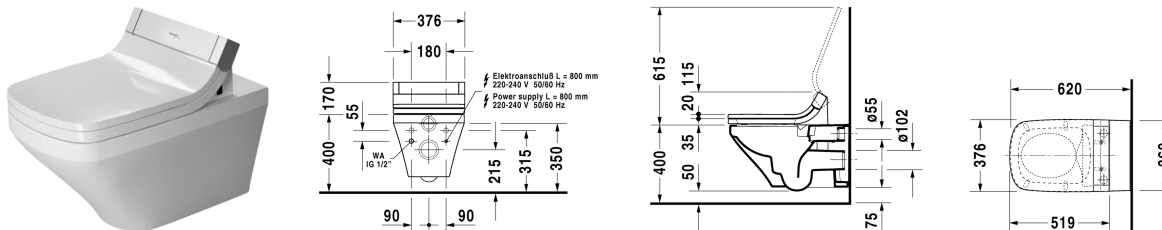

Toilet wall mounted # 254259..00

| < 370 mm > |

Toilet wall mounted	Dimension	Weight	Order number
rimless, washdown model, only in combination with SensoWash DuraStyle, connecting elements for SensoWash with concealed connections included, Durafix included			
Colors			
00 White Alpin			
Variant			
◆ 4,5 l	370 x 620 mm	28,300 kg	254259..00
Sanitary ceramics with the special WonderGliss surface finish will remain clean and attractive-looking for a long time to come. When ordering WonderGliss please add a "1" as eleventh digit to the model number.			
Accessory			
Fixing for wall mounted bidet and wall mounted toilet	Ø 12 x 180 mm	0,200 kg	006500
Noise reduction gasket for wall mounted toilet		0,300 kg	005064
Mounting set for in-wall carrier			005072
SensoWash DuraStyle e by Starck shower toilet seat Integrated safety device according to EN 1717, with concealed connections, Remote control included, Electromotive actuated seat and lid, Rear-, Lady- and Comfortwash, individual adjustment of water- and seat temperature as well as spray wand position and water spray intensity, Self-cleaning spray wand, 2 individually programmable user profiles, Night light, Quick release: easy seat unit removal, on / off-button, AC 220 - 240V 50Hz	376 x 536 mm	6,400 kg	610200
SensoWash DuraStyle by Starck shower toilet seat with concealed connections, Remote control included, Electromotive actuated seat and lid, Rear-, Lady- and Comfortwash, individual adjustment of water-, air- and seat temperature as well as spray wand position and water spray intensity, Self-cleaning spray wand, 2 individually programmable user profiles, Night light, Quick release: easy seat unit removal, on / off-button	376 x 519 mm	6,400 kg	610200

All drawings contain the necessary measurements which are subject to standard tolerances. They are stated in mm and are non-binding. Exact measurements, in particular for customised installation scenarios, can only be taken from the finished ceramic piece.