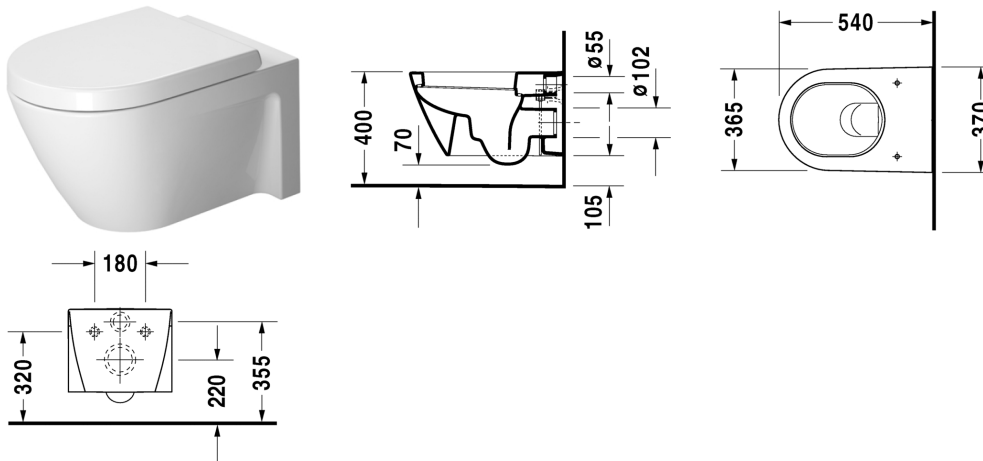

Toilet wall mounted # 253409..00

|< 370 mm >|

Toilet wall mounted	Dimension	Weight	Order number
washdown model, Durafix included			
Colors			
00 White Alpin			
Variant			
♠ 4,5 l	370 x 540 mm	26,000 kg	253409..00
Sanitary ceramics with the special WonderGliss surface finish will remain clean and attractive-looking for a long time to come. When ordering WonderGliss please add a "1" as eleventh digit to the model number.			
Accessory			
Toilet seat and cover hinges stainless steel, without automatic closure		2,400 kg	006981
Toilet seat and cover hinges stainless steel, with SoftClose automatic closure, removable		2,700 kg	006989
Fixing for wall mounted bidet and wall mounted toilet	Ø 12 x 180 mm	0,200 kg	006500
Noise reduction gasket for wall mounted toilet		0,300 kg	005064

All drawings contain the necessary measurements which are subject to standard tolerances. They are stated in mm and are non-binding. Exact measurements, in particular for customised installation scenarios, can only be taken from the finished ceramic piece.