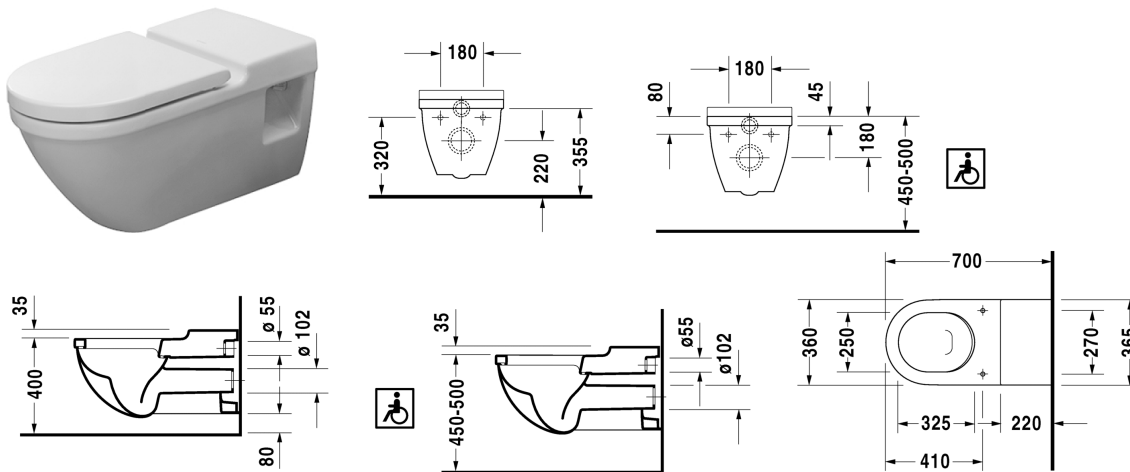

Toilet wall mounted # 220309..00

| < 360 mm > |

Toilet wall mounted	Dimension	Weight	Order number
washdown model, suitable for barrier-free applications, projection 700 mm			
Colors			
00 White Alpin			
Variant			
♠ 6,0 l	360 x 700 mm	33,000 kg	220309..00
Sanitary ceramics with the special WonderGliss surface finish will remain clean and attractive-looking for a long time to come. When ordering WonderGliss please add a "1" as eleventh digit to the model number.			
Accessory			
Toilet seat and cover with lateral reinforcement and extended hinge shaft, hinges stainless steel, without automatic closure		3,300 kg	006241
Toilet seat ring with lateral reinforcement and extended hinge shaft, hinges stainless steel, without automatic closure		1,700 kg	006261
Fixing for wall mounted bidet and wall mounted toilet	Ø 12 x 180 mm	0,200 kg	006500
Noise reduction gasket for wall mounted toilet		0,300 kg	005020

All drawings contain the necessary measurements which are subject to standard tolerances. They are stated in mm and are non-binding. Exact measurements, in particular for customised installation scenarios, can only be taken from the finished ceramic piece.