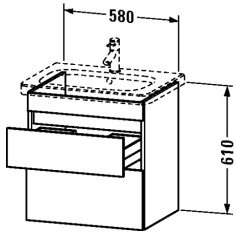

Vanity unit wall-mounted # DS 6480

|< 580 mm >|

Vanity unit wall-mounted	Dimension	Weight	Order number
2 drawers, upper drawer including cut-out for siphon and siphon cover, for DuraStyle # 232065			
Colors			
M18 White Matt M43 Basalt Matt M52 European Oak M53 Chestnut Dark			
Variant			
	580 x 448 mm		DS 6480

All drawings contain the necessary measurements which are subject to standard tolerances. They are stated in mm and are non-binding. Exact measurements, in particular for customised installation scenarios, can only be taken from the finished ceramic piece.