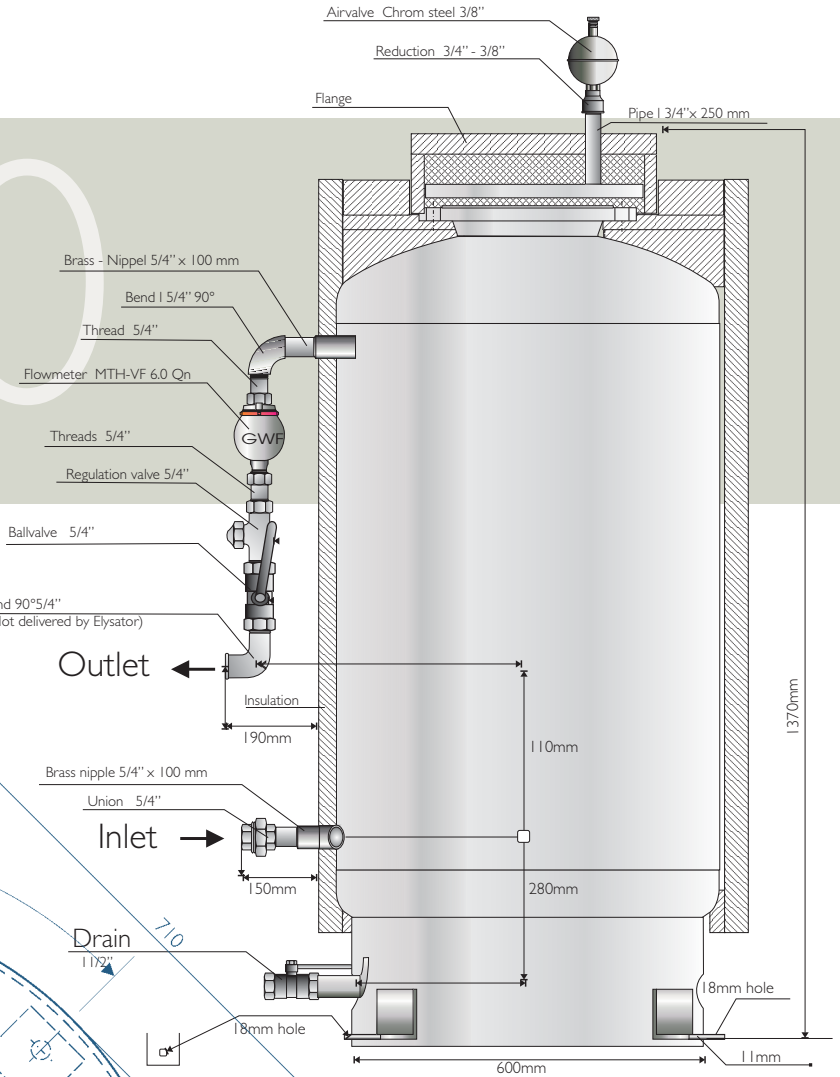

Type 260

Products	dim	Quo.	Art.no
Elysator	T260	1	100014
Flowmeter	11/4" Vertical	1	100092
Airvent	LK 3/8"		
w/ ballvalve		1	100000
Reg.valve	11/4"	1	100118
Ballvalve	11/4"	2	100103
Drainvalve	11/2"	1	100123
Indicator 0 - 100mA, analog		1	100078
Anodes	1 set (6pcs)	1	100172

Baseplate for Type 800

Fittingsset 500, 800 and 1000

	T260
Start up L/min	50
Norm L/min	20
Volume m ³	70 m ³
Joining	1 1/2"
Total Height	1500mm
Diameter	800mm
Weight	
Freight weight	

Product	Dim	Qot	Art.no
Pump	3x440V 60Hz	1	100137
Startpanel	3x440V 60Hz0,65A	1	100115