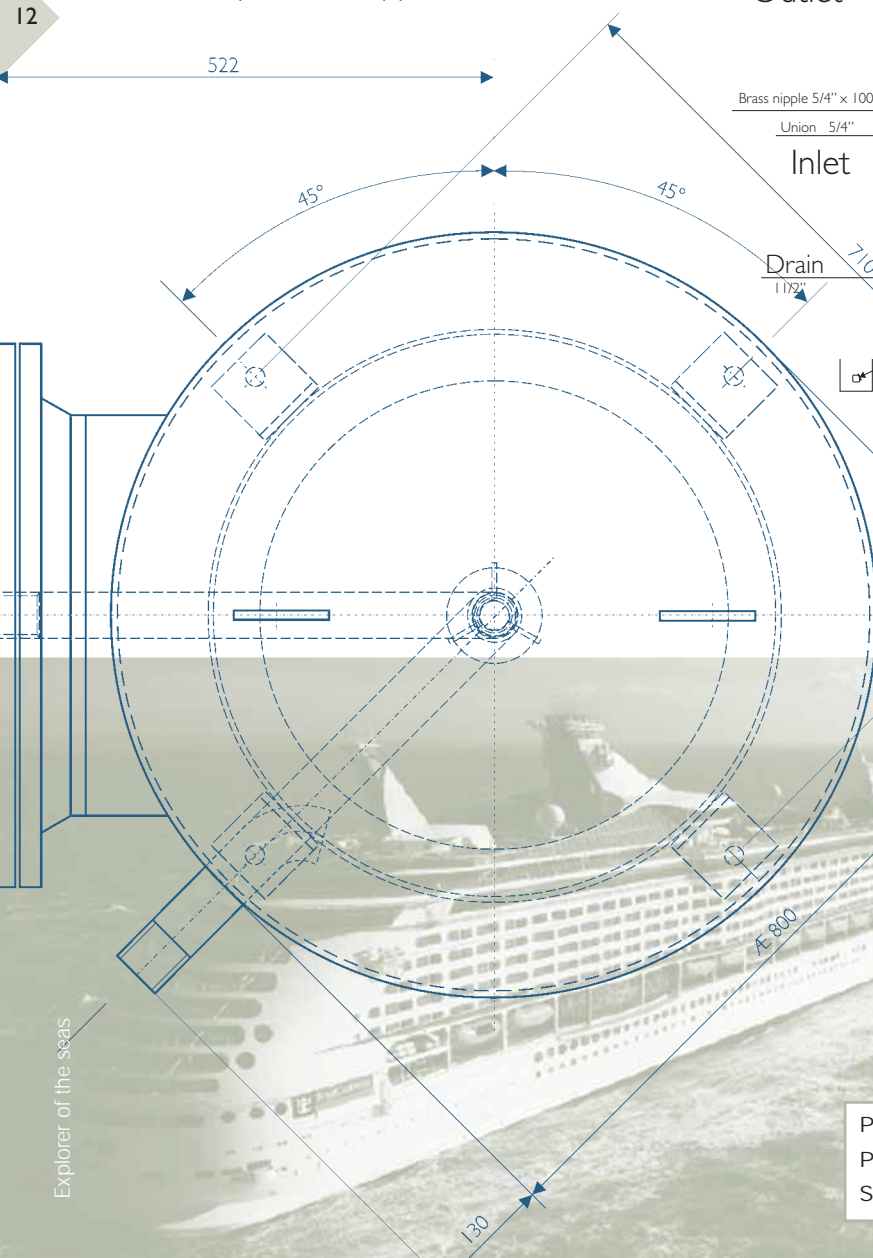

Type 260

Products	dim	Quo.	Art.no
Elysator	T260	1	100014
Flowmeter	11/4" Vertical	1	100092
Airvent	LK 3/8"		
w/ ballvalve		1	100000
Reg.valve	11/4"	1	100118
Ballvalve	11/4"	2	100103
Drainvalve	11/2"	1	100123
Indicator 0 - 100mA, analog		1	100078
Anodes	1 set (6pcs)	1	100172

Baseplate for Type 800

Fittingsset 500, 800 and 1000

	T260
Start up L/min	50
Norm L/min	20
Volume m ³	70 m ³
Joining	1 1/2"
Total Height	1500mm
Diameter	800mm
Weight	
Freight weight	

Product	Dim	Qot	Art.no
Pump	3x440V 60Hz	1	100137
Startpanel	3x440V 60Hz0,65A	1	100115