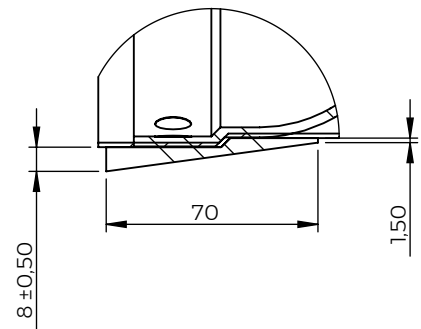

DETAIL B
SCALE 2 : 5

© 2017 Wapro AB. This document is subject to copyrights owned by Wapro AB. Any amendments, republication, retransmission, and/or reproduction of all or any part of the document is expressly prohibited, unless the copyright owner of the material has expressly granted its prior written consent. All other rights are reserved.

Designed By PM	Approved By PM	Created Date 2015-06-29	Units [mm]	General Tolerance SS-ISO 2768-1 m	Scale 1:5	
Material EN 1.4301/ EN1.4404			Comments		Project Number	
Weight [kg] 0,68		Box Volume [m³] 0,008	Description WaStop DN150			
 www.wapro.com			Article Number WS146-S		Rev 2017-09-12	Sheet 1 (1)