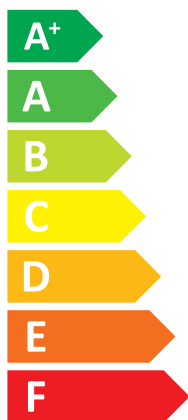

## Quantum Energi

AB

QE-4

**A+++**

**A**

Two icons showing sound power level. The top icon shows a speaker inside a house with the text "39 dB". The bottom icon shows a speaker outside a house with the text "39 dB".

A legend for power consumption with three colored squares: dark blue, medium blue, and light blue. Each square is followed by the text "4 kW".