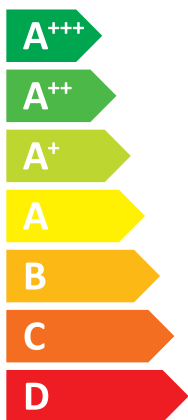

## Quantum Energi

AB

QE-4

**A+++**

**A**

Two icons showing sound power level. The top icon shows a speaker inside a house with the text "39 dB". The bottom icon shows a speaker outside a house with the text "39 dB".

A legend for power consumption with three colored squares: dark blue, medium blue, and light blue. Each square is followed by the text "4 kW".