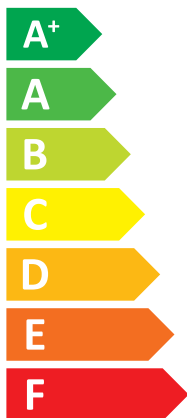

## Quantum Energi

AB

QE-6

A++

A

Two sound power level icons. The top one shows a speaker icon with sound waves and the text "42 dB". The bottom one shows a house icon with sound waves and the text "42 dB".

A legend for power consumption with three colored squares and their corresponding values: a dark blue square for "6 kW", a medium blue square for "6 kW", and a light blue square for "6 kW".