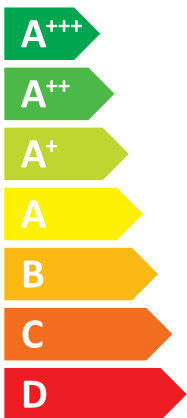

## Quantum Energi

AB

QE-6

A++

A

Two sound power level icons. The top one shows a speaker icon with sound waves and the text "42 dB". The bottom one shows a house icon with sound waves and the text "42 dB".

A legend for power consumption with three colored squares and their corresponding values: a dark blue square for "6 kW", a medium blue square for "6 kW", and a light blue square for "6 kW".